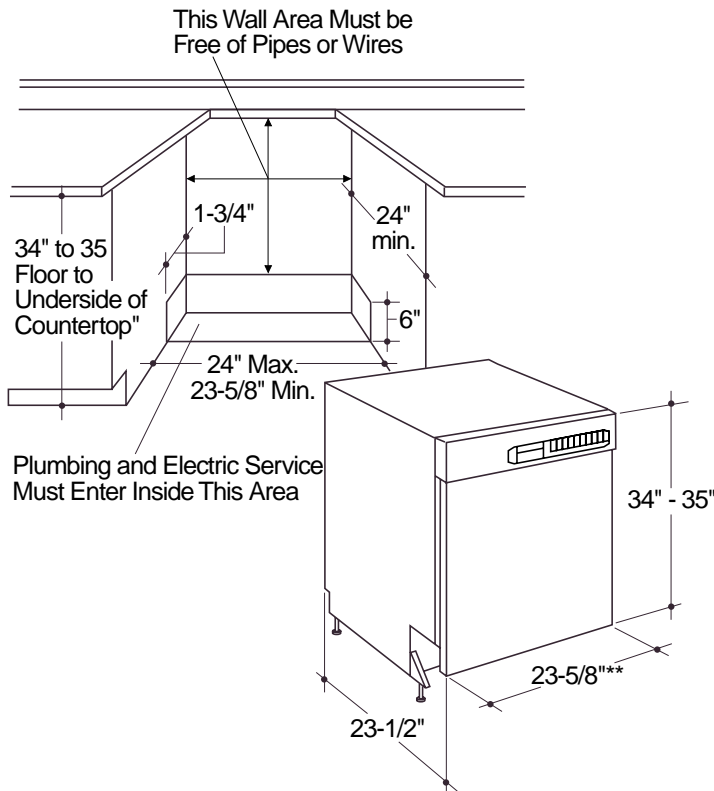

### Dimensions and Specifications (in inches)

\*See written warranty for details.

**\*\*Adjustable from 23-5/8" to 24". All models shipped with stainless steel tub trim.**

*Note: Reference GE Monogram Dishwasher and Chef's Washer Installation Instructions, for complete details.*