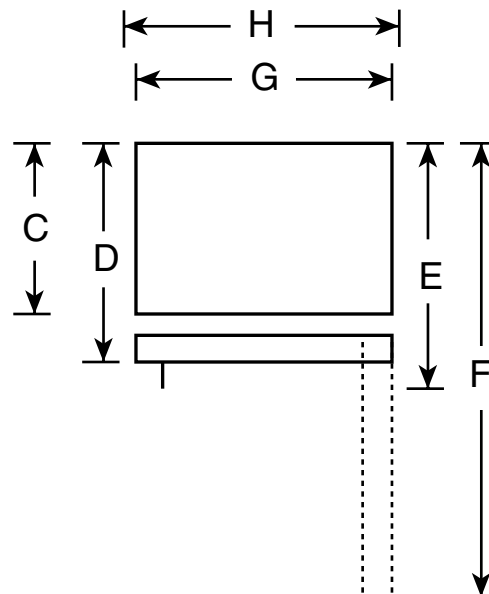

## CTX21DIBWW—Top-Mount No-Frost Refrigerator

Front View

Top View

Overall Dimensions	Height with hinge (in.) <b>A</b>	<b>67</b>
	Height without hinge (in.) <b>B</b>	<b>66-1/4</b>
	Depth without Doors (in.) <b>C</b>	<b>27-1/2</b>
	Depth with Doors (in.) <b>D</b>	<b>29-13/16</b>
	Depth plus Handle with Doors Closed (in.) <b>E</b>	<b>31-3/4</b>
	Depth with Doors open 90° (in.) <b>F</b>	<b>59-7/8</b>
	Width with Doors Closed (in.) <b>G</b>	<b>31-1/4</b>
	Width with Doors open 90° Less Door Handles (in.) <b>H</b>	<b>31-1/4</b>
Air Clearances	Each side (in.)	<b>3/4</b>
	Top (in.)	<b>1</b>
	Back (in.)	<b>1</b>