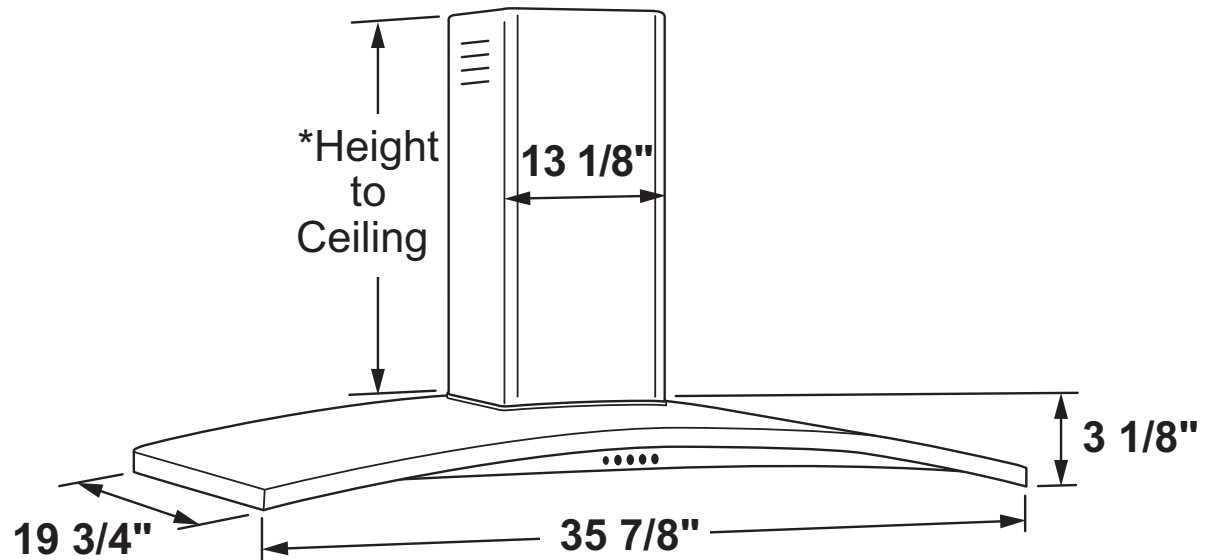

PV976N

GE Profile™ Series 36" Wall-Mount Hood

DIMENSIONS AND INSTALLATION INFORMATION (IN INCHES)

INSTALLATION INFORMATION:

Before installing, consult Use & Care/installation instructions packed with product for current dimensional data.

AMP RATING	
120V	4.1

*The supplied duct cover fits 7' 11" to 10' 2" ceiling heights (10' 6" in recirculation mode)

For answers to your Monogram, GE Café™ Series, GE Profile™ Series or GE Appliances product questions, visit our website at geappliances.com or call GE Answer Center® Service, 800.626.2000.