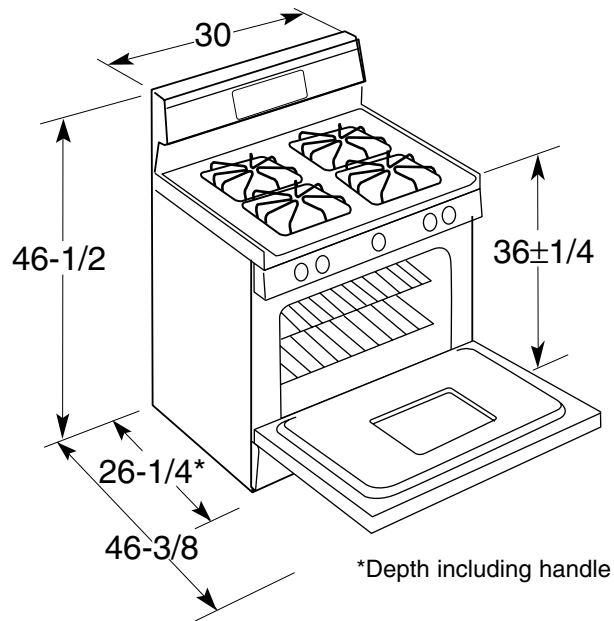

HOTPOINT

RGB745WEAWW—30" Free-Standing Gas Range

Dimensions (in inches)

Installation Information:

Dimensions shown here are the same as those shown on the installation instructions at the time this sheet was printed. Before proceeding with installation, see your Hotpoint supplier for latest detailed preparation and installation instructions or install from the instructions packed with each unit.

HOTPOINT

RGB745WEAWW—30" Free-Standing Gas Range

Features and Benefits

- Up-Swept Porcelain-Enameled Cooktop
- Sealed Gas Burners
- 1 (12,000/2,200 BTU) Performance Plus Burner
- 2 (9,500/850 BTU) All-Purpose Burners
- 1 (5,000/600 BTU) Simmer 600 Burner
- Black Removable Heavy Steel Square Grates
- Black Porcelain-Enameled Removable Drip Pans
- Electronic Pilotless Ignition System
- Extra-Large Capacity Self-Cleaning Oven
- EasySet III Clock and Minute Timer
- Electronic Automatic Oven Timer
- In-Oven Broiling
- 2 Oven Shelves / 6 Embossed Rack Positions
- Black Frameless Glass Oven Door with Window
- Designer-Style Handle
- Removable Storage Drawer
- LP Conversion Kit Included
- Model RGB745WEAWW—White on White
- Model RGB745BEAWH—White
- Model RGB745BEAAD—Almond