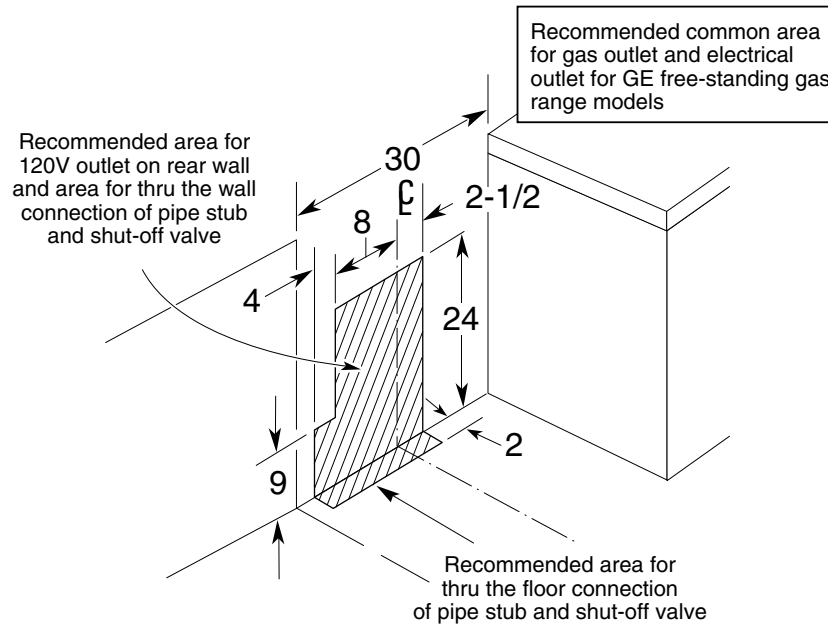

HOTPOINT

RGB745WEAWW—30" Free-Standing Gas Range

Dimensions (in inches)

Installation Information:

Dimensions shown here are the same as those shown on the installation instructions at the time this sheet was printed. Before proceeding with installation, see your Hotpoint supplier for latest detailed preparation and installation instructions or install from the instructions packed with each unit.

HOTPOINT

RGB745WEAWW—30" Free-Standing Gas Range

Features and Benefits

- Up-Swept Porcelain-Enameled Cooktop
- Sealed Gas Burners
- 1 (12,000/2,200 BTU) Performance Plus Burner
- 2 (9,500/850 BTU) All-Purpose Burners
- 1 (5,000/600 BTU) Simmer 600 Burner
- Black Removable Heavy Steel Square Grates
- Black Porcelain-Enameled Removable Drip Pans
- Electronic Pilotless Ignition System
- Extra-Large Capacity Self-Cleaning Oven
- EasySet III Clock and Minute Timer
- Electronic Automatic Oven Timer
- In-Oven Broiling
- 2 Oven Shelves / 6 Embossed Rack Positions
- Black Frameless Glass Oven Door with Window
- Designer-Style Handle
- Removable Storage Drawer
- LP Conversion Kit Included
- Model RGB745WEAWW—White on White
- Model RGB745BEAWH—White
- Model RGB745BEAAD—Almond