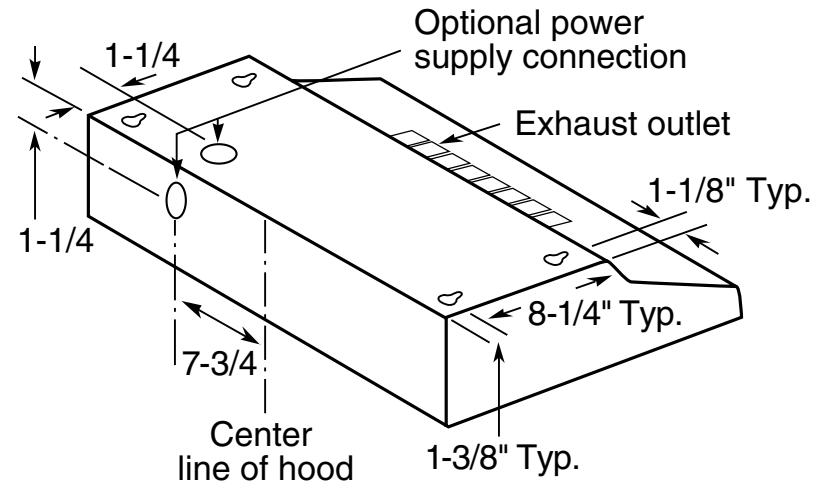

HOTPOINT®

RN328H – Hotpoint Standard Range Hood

Dimensions (in inches)

KW Rating	
120V	2.5

WB02X10700 replacement charcoal filter is available for additional cost.
Call toll-free 800.626.2002.

JXHC1 Cord Kit: Allows a receptacle in the cabinet over the range to accommodate either an over-the-range microwave oven or a standard hood.