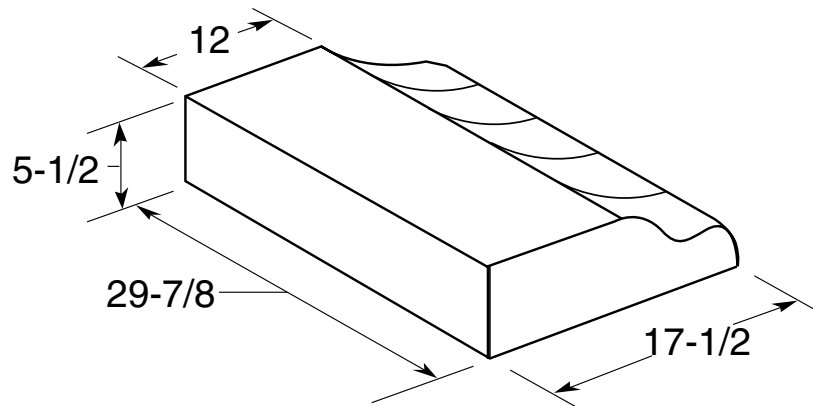

HOTPOINT®

RN328H – Hotpoint Standard Range Hood

Dimensions (in inches)

KW Rating	
120V	2.5

WB02X10700 replacement charcoal filter is available for additional cost.
Call toll-free 800.626.2002.

JXHC1 Cord Kit: Allows a receptacle in the cabinet over the range to accommodate either an over-the-range microwave oven or a standard hood.