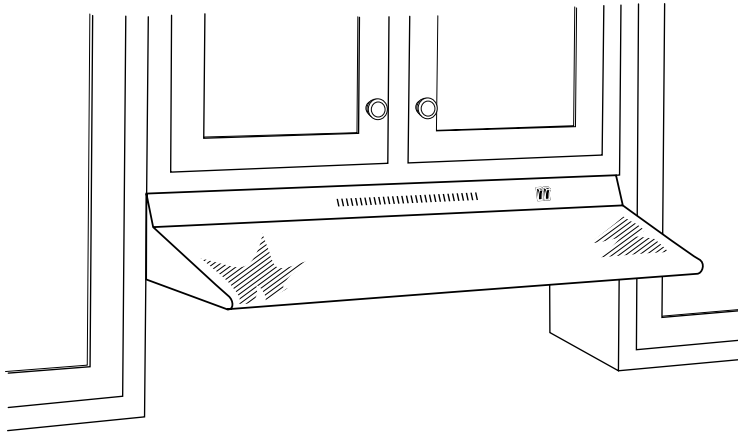

Installation Information: Before installing, consult installation instructions, packed with product, for current dimensional data.

Specification Revised 8/11
430300

For answers to your Monogram®, GE Profile™ or GE® appliance questions, visit our website at GEAppliances.com or call GE Answer Center® service, 800.626.2000.

HOTPOINT®

RN328H – Hotpoint Standard Range Hood

Features and Benefits

- Non-Vented – Effectively filters smoke and vapors through the hoods filtration system.
- Cooktop light – Provides light to illuminate cooking surface below hood.
- Removable carbon filter – Odor absorbing activated charcoal filter can be easily replaced.
- Model RN328HSA – Silver metallic