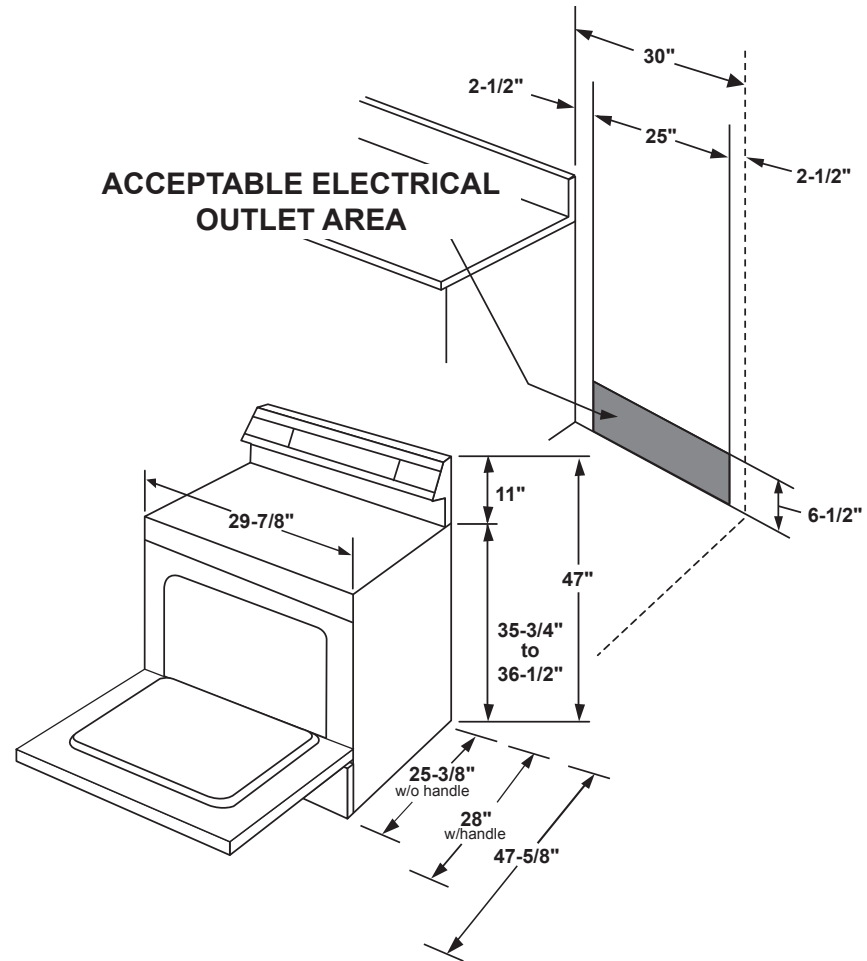

PB911DJ/EJ/TJ/BJ/FJ

GE Profile™ Series 30" Free-Standing Electric Convection Range

DIMENSIONS AND INSTALLATION INFORMATION (IN INCHES)

RECEPTACLE LOCATIONS: Locally approved flexible service cord or conduit must be used because terminals are not accessible after range installation. See shaded area in drawing for location of electrical outlet box. Recommended outlet locations allow range to be installed directly against wall.

NOTE: This appliance has been approved for 0" spacing to adjacent surfaces above the cooktop. However, a 6" minimum spacing to surfaces less than 15" above the cooktop and adjacent cabinet is recommended to reduce exposure to steam, grease splatter and heat.

INSTALLATION INFORMATION: Before installing, consult installation instructions for current dimensional data and additional requirements.

KW RATING	
240V	13.4
208V	10.1
BREAKER SIZE	
240V	40 Amps†
208V	40 Amps†

†NOTE: Check local codes for required breaker size.

For answers to your Monogram, GE Café™ Series, GE Profile™ Series or GE Appliances product questions, visit our website at geappliances.com or call GE Answer Center® Service, 800.626.2000.

Specification Revised 6/18