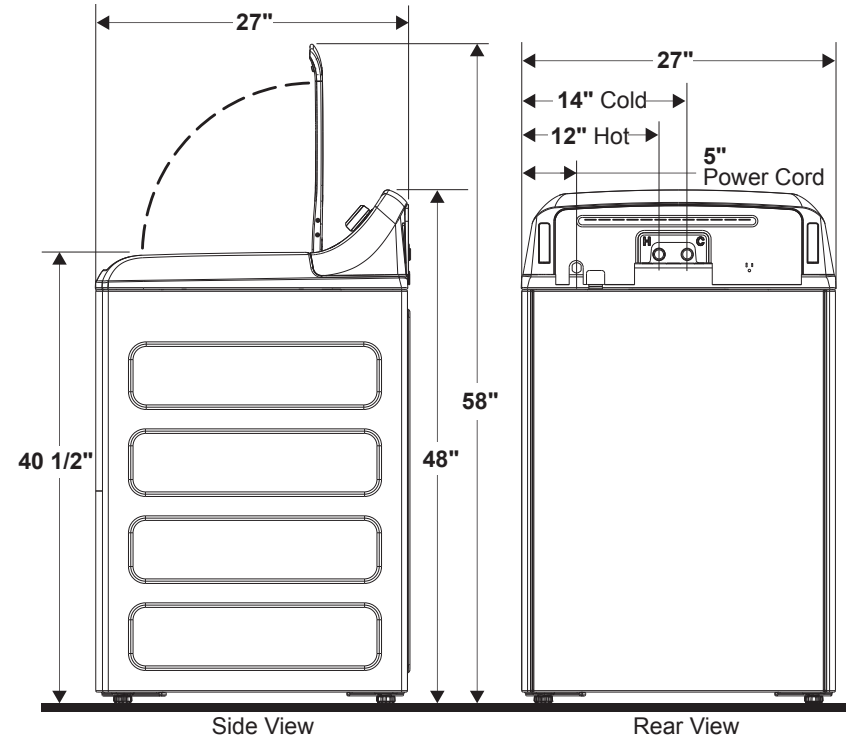

GTW755CSM/CPM

GE® 4.9 DOE Cu. Ft. Stainless Steel Capacity Washer

DIMENSIONS AND INSTALLATION INFORMATION (IN INCHES)

CIRCUIT REQUIREMENTS: An individual, properly-grounded branch circuit, with a three-prong grounding-type receptacle, protected by a 15 or 20 amp circuit breaker or a time-delay fuse, is required.

ELECTRICAL RATING: 120V, 60Hz, 10A

NOTE: Washer wall outlet must be located within 36" of service code entry. Wall outlet must not be located behind dryer.

INSTALLATION INFORMATION: Before installing, consult installation instructions packed with product for current dimensional data.

For answers to your Monogram, GE Café™ Series, GE Profile™ Series or GE Appliances product questions, visit our website at geappliances.com or call GE Answer Center® Service, 800.626.2000.

Specification Revised 3/18