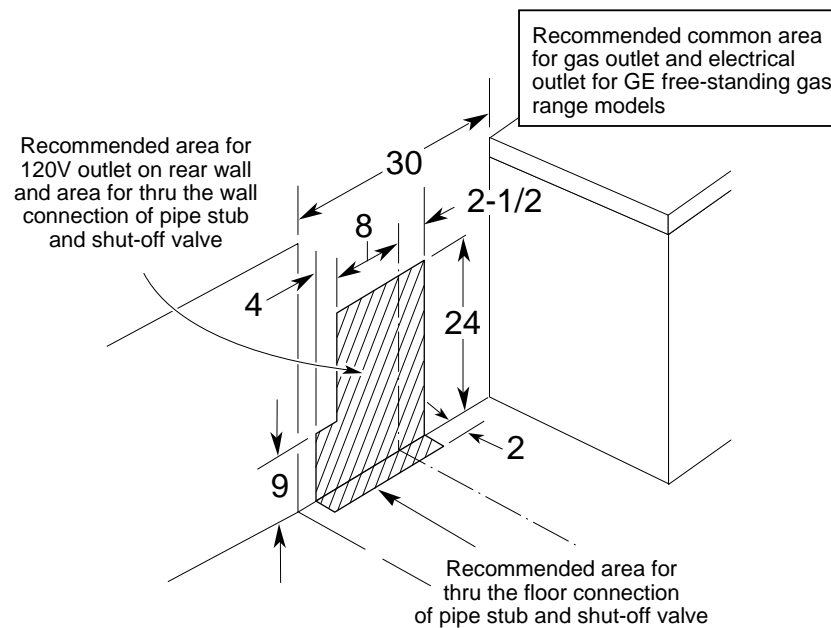

HOTPOINT

RGB508PEAAD—30" Free-Standing Gas Range

Dimensions (in inches)

Electrical Rating: 120V, 60Hz, 5A

Installation Information:

Dimensions shown here are the same as those shown on the installation instructions at the time this sheet was printed. Before proceeding with installation, see your Hotpoint supplier for latest detailed preparation and installation instructions or install from the instructions packed with each unit.

All GE ranges are equipped with an Anti-Tip device. The installation of this device is an important, required step in the installation of the range.

HOTPOINT

RGB508PEAAD—30" Free-Standing Gas Range

Features and Benefits