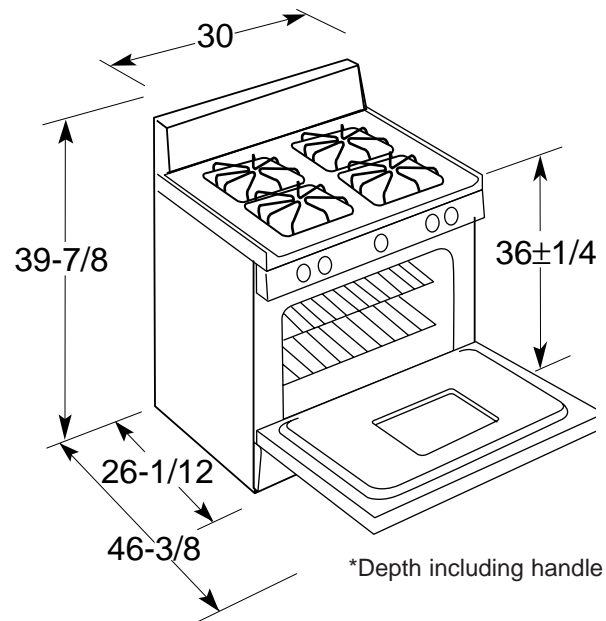

HOTPOINT

RGB508PEAAD—30" Free-Standing Gas Range

Dimensions (in inches)

Electrical Rating: 120V, 60Hz, 5A

Installation Information:

Dimensions shown here are the same as those shown on the installation instructions at the time this sheet was printed. Before proceeding with installation, see your Hotpoint supplier for latest detailed preparation and installation instructions or install from the instructions packed with each unit.

- Lift-Up Cooktop with Easy-Clean Subtop
- Twin Cooktop Burners
- Extra-Large Standard Cleaning Oven
- Black Removable Square Grates
- Electronic Pilotless Ignition System
- Drop-Down Broiler Drawer
- 2 Oven Shelves / 6 Embossed Rack Positions
- Solid Color-Matched Porcelain-Enameled Door
- Visor-Style Handle
- Also Available with Standing Pilot Ignition System as Model RGB508PPA
- Model RGB508PEAWH—White
- Model RGB508PEAAD—Almond