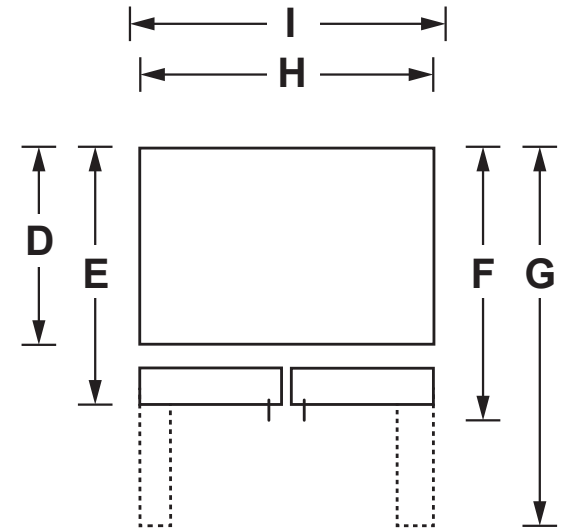

GNE27JGM/JMM/JYM

GE® ENERGY STAR® 27.0 Cu. Ft. French-Door Refrigerator

DIMENSIONS AND INSTALLATION INFORMATION (IN INCHES)

OVERALL DIMENSIONS	Height to top of door - crown or flat (in.) A	69-7/8
	Height to top of hinge (in.) B	69-3/4
	Height to top of case (in.) C	68-5/8
	Case depth without door (in.) D	29
	Case depth less door handle (in.) E	33-3/8
	Case depth with door handle (in.) F	35-7/8
	Depth with fresh food door open 90° (in.) G	48-3/8
	Width (in.) H	35-3/4
	Width with door open 90° inc. door handle (in.) I	43-3/4
AIR CLEARANCES	Each side (in.)	1/8
	Top (in.)	1
	Back (in.)	2