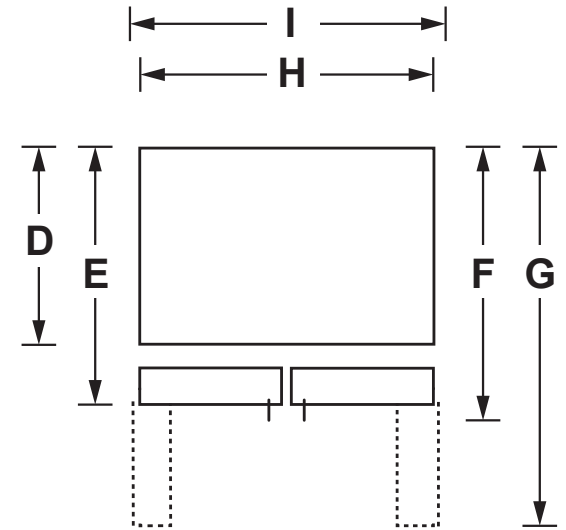

GNE27JGM/JMM/JYM

GE® ENERGY STAR® 27.0 Cu. Ft. French-Door Refrigerator

DIMENSIONS AND INSTALLATION INFORMATION (IN INCHES)

OVERALL DIMENSIONS	Height to top of door - crown or flat (in.) A	69-7/8
	Height to top of hinge (in.) B	69-3/4
	Height to top of case (in.) C	68-5/8
	Case depth without door (in.) D	29
	Case depth less door handle (in.) E	33-3/8
	Case depth with door handle (in.) F	35-7/8
	Depth with fresh food door open 90° (in.) G	48-3/8
	Width (in.) H	35-3/4
	Width with door open 90° inc. door handle (in.) I	43-3/4
AIR CLEARANCES	Each side (in.)	1/8
	Top (in.)	1
	Back (in.)	2