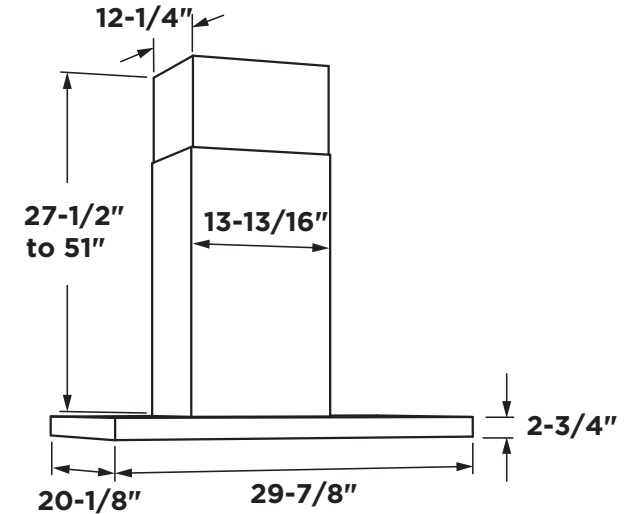

UVW9301SL/BL

30" WiFi Enabled Designer Wall Mount Hood w/Perimeter Venting

DIMENSIONS AND INSTALLATION INFORMATION (IN INCHES)

INSTALLATION INFORMATION:

Before installing, consult Use & Care/installation instructions packed with product for current dimensional data.

OPTIONAL ACCESSORIES

UX12DC9SLSS/BLTS - 12(ft.) Ceiling Duct Cover Kit
Max ceiling height installation with kit - 12'-0" (30" hood spacing)

UX14DC9SLSS/BLTS - 14(ft.) Ceiling Duct Cover Kit
Max ceiling height installation with kit - 14'-0"

UXCF91 - Charcoal Filter (needed if used in recirculation mode)

UXRC1 - Remote Control (Wireless)

AMP RATING	
120V	TBD

30" models require a 30"-wide opening
*The supplied duct cover fits 7'-7" to 10'-6" ceiling heights
(12' ceiling height with optional high ceiling kit UX12DC9SLSS/UX12DCBLTS)
(14' ceiling height with optional high ceiling kit UX14DC9SLSS/UX14DC9BLTS)