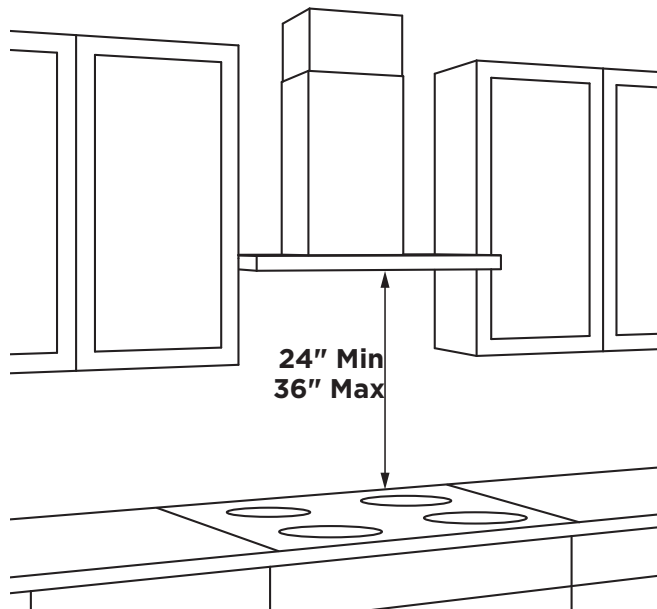

OPTIONAL ACCESSORIES

UX12DC9SLSS/BLTS - 12(ft.) Ceiling Duct Cover Kit
Max ceiling height installation with kit - 12'-0" (30" hood spacing)

UX14DC9SLSS/BLTS - 14(ft.) Ceiling Duct Cover Kit
Max ceiling height installation with kit - 14'-0"

UXCF91 - Charcoal Filter (needed if used in recirculation mode)

UXRC1 - Remote Control (Wireless)

AMP RATING	
120V	TBD

30" models require a 30"-wide opening
*The supplied duct cover fits 7'-7" to 10'-6" ceiling heights
(12' ceiling height with optional high ceiling kit UX12DC9SLSS/UX12DCBLTS)
(14' ceiling height with optional high ceiling kit UX14DC9SLSS/UX14DC9BLTS)