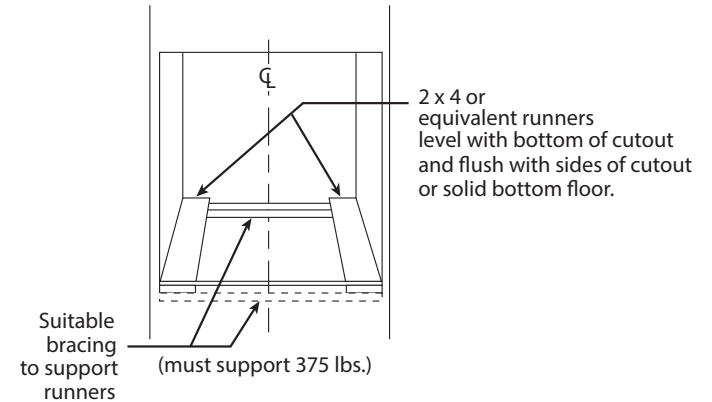

JK3500SF

GE 27" Built-In Double Wall Oven

DIMENSIONS AND INSTALLATION INFORMATION (IN INCHES)

NOTE: Cabinets installed adjacent to wall ovens must have an adhesion spec of at least a 194°F temperature rating.

Note: If marks, blemishes or the cutout opening is visible above the installed oven, it may be necessary to add wood shims under the runners and front trim until the marks or openings are covered.

NOTE: Door handle protrudes 3" from door face. Cabinets and drawers on adjacent 45° and 90° walls should be placed to avoid interference with the handle.

KW RATING	
240V	7.2
208V	5.4
BREAKER SIZE	
240V	30 Amps
208V	30 Amps

JK3500	
Cabinet	27"
A - Overlap of oven at top of cutout	1"
B - Overlap of oven over side of edges of cutout	1"
C - Overlap of oven at bottom of cutout	1"
Oven	
D - Install depth	23-1/2"
E - Overall height with trim	51-1/8"
F - Overall width	26-3/4"