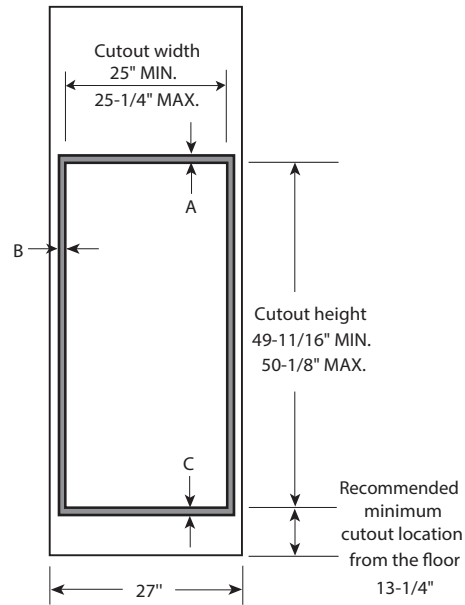

JK3500SF

GE 27" Built-In Double Wall Oven

DIMENSIONS AND INSTALLATION INFORMATION (IN INCHES)

NOTE: Cabinets installed adjacent to wall ovens must have an adhesion spec of at least a 194°F temperature rating.

Note: If marks, blemishes or the cutout opening is visible above the installed oven, it may be necessary to add wood shims under the runners and front trim until the marks or openings are covered.

NOTE: Door handle protrudes 3" from door face. Cabinets and drawers on adjacent 45° and 90° walls should be placed to avoid interference with the handle.

KW RATING	
240V	7.2
208V	5.4
BREAKER SIZE	
240V	30 Amps
208V	30 Amps

JK3500	
Cabinet	27"
A - Overlap of oven at top of cutout	1"
B - Overlap of oven over side of edges of cutout	1"
C - Overlap of oven at bottom of cutout	1"
Oven	
D - Install depth	23-1/2"
E - Overall height with trim	51-1/8"
F - Overall width	26-3/4"