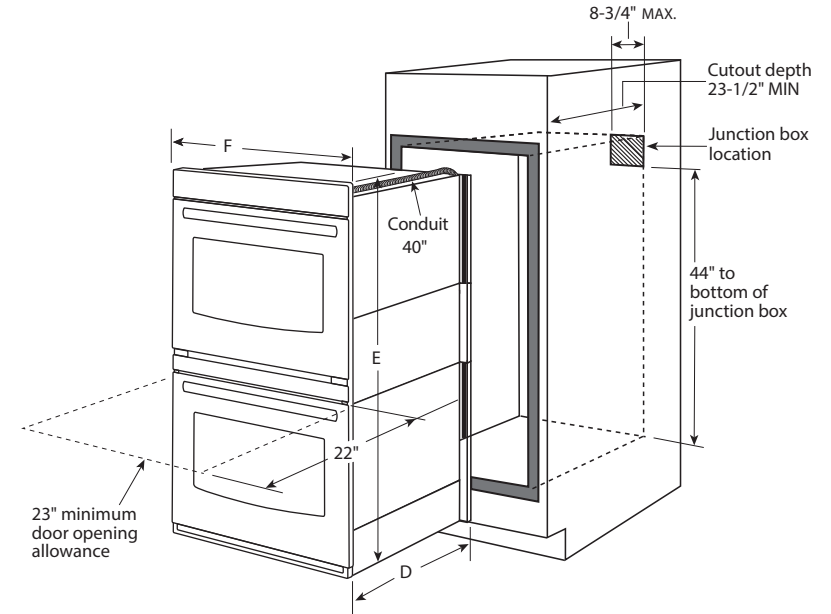

JK3500SF

GE 27" Built-In Double Wall Oven

DIMENSIONS AND INSTALLATION INFORMATION (IN INCHES)

NOTE: Cabinets installed adjacent to wall ovens must have an adhesion spec of at least a 194°F temperature rating.

Note: If marks, blemishes or the cutout opening is visible above the installed oven, it may be necessary to add wood shims under the runners and front trim until the marks or openings are covered.

NOTE: Door handle protrudes 3" from door face. Cabinets and drawers on adjacent 45° and 90° walls should be placed to avoid interference with the handle.

KW RATING	
240V	7.2
208V	5.4
BREAKER SIZE	
240V	30 Amps
208V	30 Amps

JK3500	
Cabinet	27"
A - Overlap of oven at top of cutout	1"
B - Overlap of oven over side of edges of cutout	1"
C - Overlap of oven at bottom of cutout	1"
Oven	
D - Install depth	23-1/2"
E - Overall height with trim	51-1/8"
F - Overall width	26-3/4"