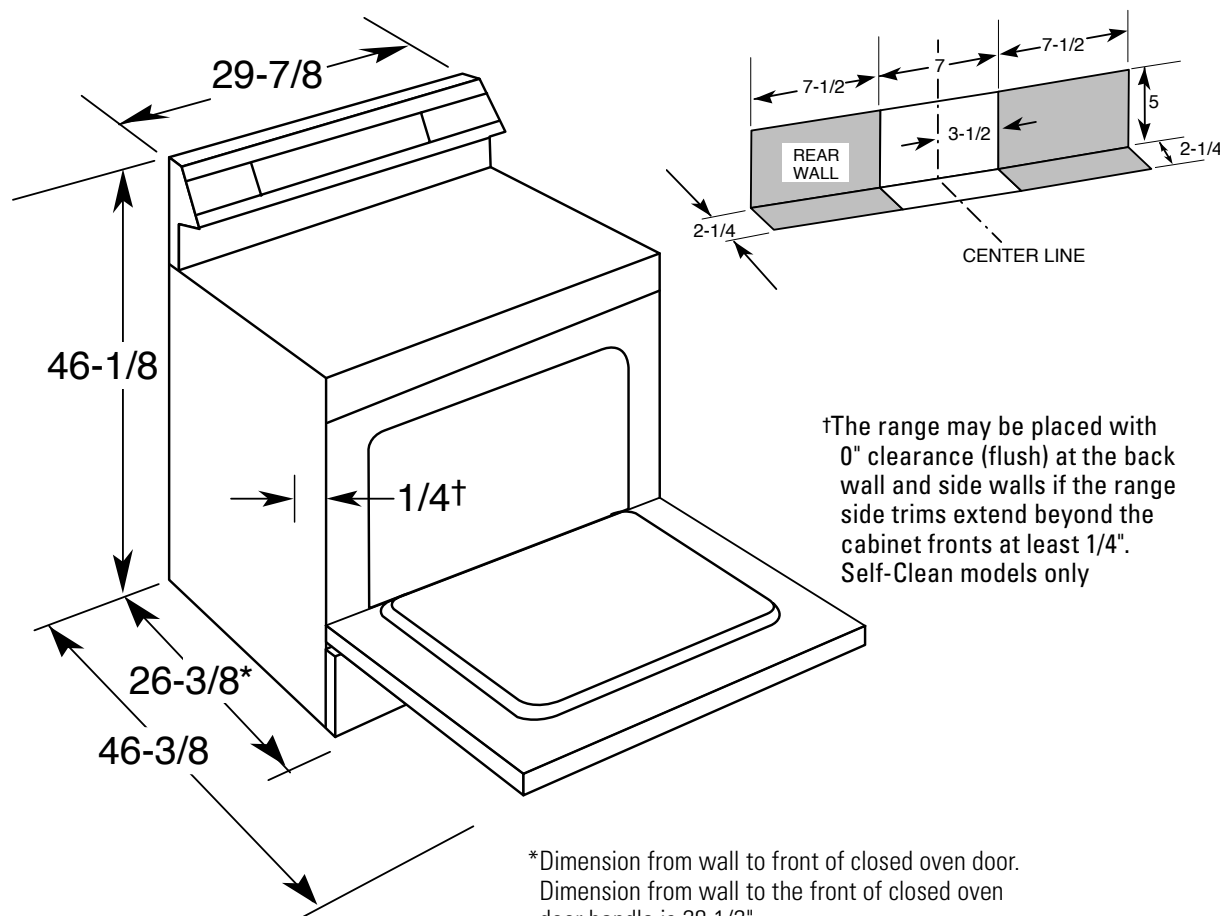

HOTPOINT®

RB526DP– Hotpoint 30" Free-Standing Electric Range

Dimensions (in inches)

Amp Rating	
240V	10.1
208V	8.7
Breaker Size	
40 Amps†	

†Note: Check local codes for required breaker size.

Note: 30" Electric Ranges conform to U.L. requirements for 0" spacing from walls below countertops. Allow 1-1/2" spacing from the side of the range to adjacent vertical walls above the cooktop surface.

Receptacle Locations: Locally approved flexible service cord or conduit must be used because terminals are not accessible after range installation. See shaded area in drawing for location of electrical outlet box. Recommended outlet locations allow range to be installed directly against rear wall.

Listed by Underwriters Laboratories

HOTPOINT®

RB526DP– Hotpoint 30" Free-Standing Electric Range

Features and Benefits

- Super-Large Oven Capacity - Provides an impressively large oven interior for cooking more dishes and large meals at one time
- Coil Heating Elements - Provides consistent and even heat on the cooktop with a plug-in element that is removable for easy cleaning
- Electronic Clock And Timer - Features a convenient digital clock and easy-to-use timer with an audible signal to help coordinate cooking times in the kitchen
- Standard Window - Provides a convenient viewing area to check the progress of food
- Porcelain Upswept Cooktop - Features raised edges to help contain spills and make clean-up easy
- Chrome Drip Bowls - Contain minor spills and are removable for easy cleaning
- Two Oven Racks - Feature a durable construction to help accommodate any size or type of cookware
- Model RB526DPWW – White on white
- Model RB526DPCC – Bisque on bisque
- Model RB526DPBB – Black on black