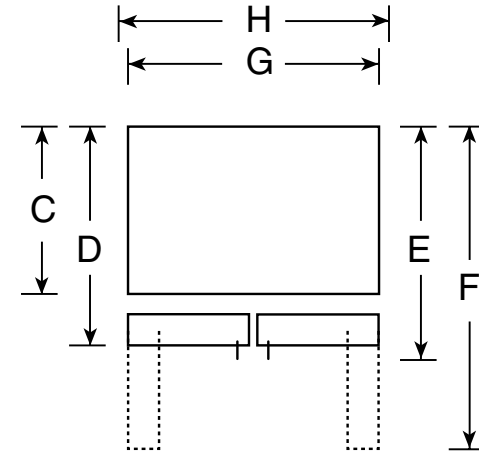

PFS22MIS

GE Profile™ 22.2 Cu. Ft. Bottom-Freezer Refrigerator

Dimensions and Installation Information (in inches)

Overall Dimensions	Height to top of hinge (in.) A	69
	Height to top of case (in.) B	67-7/8
	Case depth without door (in.) C	28-1/4
	Case depth less door handle (in.) D	31-3/4
	Case depth with door handle (in.) E	33-7/8
	Depth with fresh food door open 90° (in.) F	45-1/2
	Width (in.) G	32-7/8
Air Clearances	Width with door open 90° inc. door handle (in.) H	36-1/4
	Each side (in.)	1/8
	Top (in.)	1
	Back (in.)	1

Front View

Top View

For answers to your Monogram,® GE Profile™ or GE® appliance questions, visit our website at ge.com or call GE Answer Center® service, 800.626.2000.

PFS22MIS

GE Profile™ 22.2 Cu. Ft. Bottom-Freezer Refrigerator