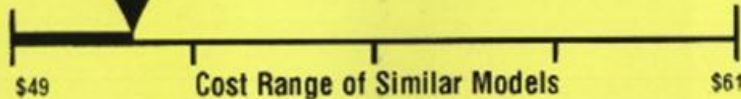

## Estimated Yearly Operating Cost

**\$51**

**521** kWh

Estimated Yearly Electricity Use

Your cost will depend on your utility rates and use.

- Cost range based only on models of similar capacity with automatic defrost, bottom-mounted freezer, and without through-the-door-ice.
- Estimated operating cost based on a 2007 national average electricity cost of 10.65 cents per kWh.
- For more information visit, [www.ftc.gov/appliances](http://www.ftc.gov/appliances)