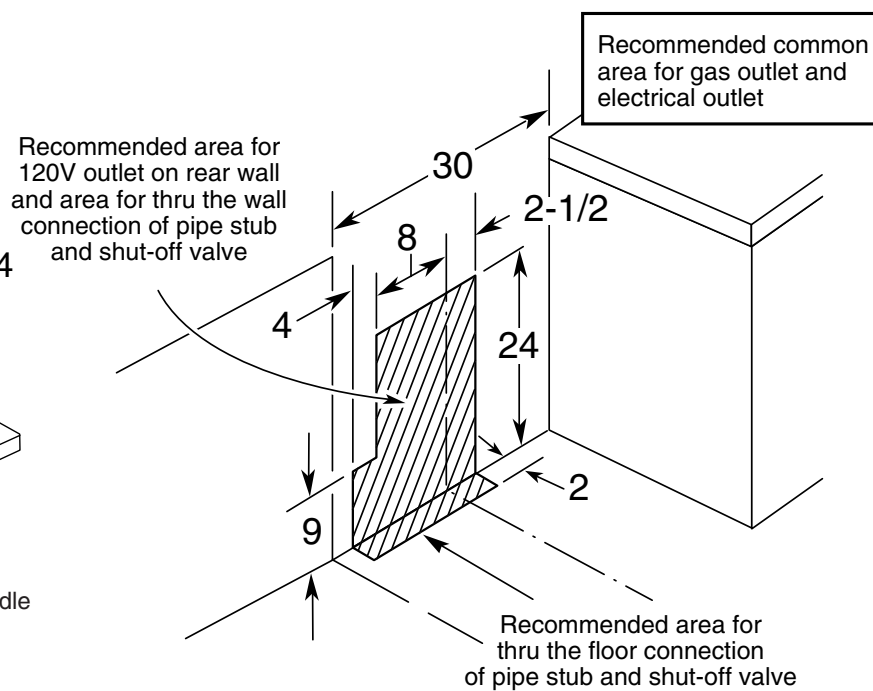

HOTPOINT®

RGB745WEH/BEH/EEH – Hotpoint 30" Free-Standing Gas Range

Dimensions (in inches)

30" Gas Range Installation Information (in inches)

Installation Information: Before installing, consult installation instructions packed with product for current dimensional data.

HOTPOINT®

RGB745WEH/BEH/EEH – Hotpoint 30" Free-Standing Gas Range

Features and Benefits

- Self Clean Oven – Conveniently cleans the oven cavity without need of scrubbing.
- Extra-Large Oven Capacity – Provides a large oven interior ideal for cooking more items at once.
- Sealed Cooktop Burners – Eliminate the space between the burners and the cooktop to help contain spills and boil over liquids, ensuring easy cleanup.
- Performance Plus Burner – Provides a maximum output of 12,000 BTUs for fast heat-up and boiling.
- Simmer Burner – Provides low, even heat distribution for delicate foods and sauces.
- All Purpose Burners – Deliver a wide range of heat output ideal for most cooking requirements.
- EasySet III Controls – Features a smooth glass design that's easy-to-operate and easy-to-clean.
- Model RGB745WEHWW – White on white (white door and white cooktop)
- Model RGB745BEHWH – White (black door and white cooktop)
- Model RGB745BEHCT – Bisque (black door and bisque cooktop)
- Model RGB745EEHBB – Black (black door and black cooktop)