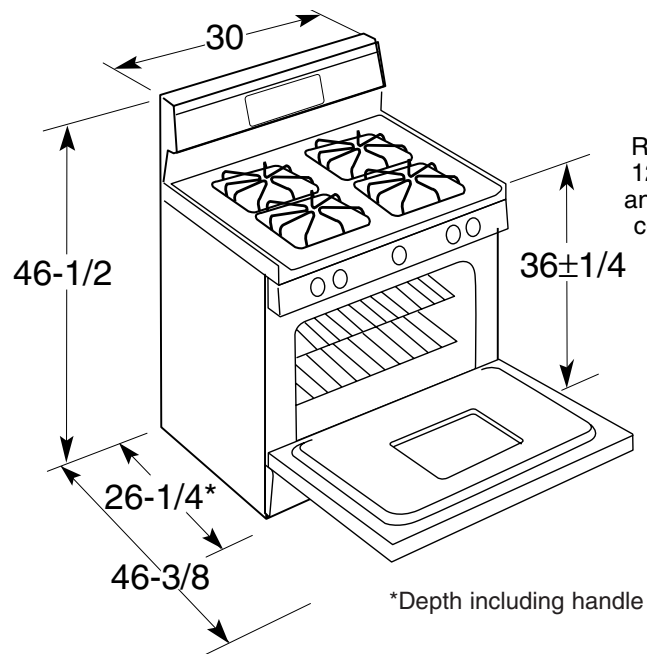

HOTPOINT®

RGB745WEH/BEH/EEH – Hotpoint 30" Free-Standing Gas Range

Dimensions (in inches)

30" Gas Range Installation Information (in inches)

Installation Information: Before installing, consult installation instructions packed with product for current dimensional data.

HOTPOINT®

RGB745WEH/BEH/EEH – Hotpoint 30" Free-Standing Gas Range

Features and Benefits

- Self Clean Oven – Conveniently cleans the oven cavity without need of scrubbing.
- Extra-Large Oven Capacity – Provides a large oven interior ideal for cooking more items at once.
- Sealed Cooktop Burners – Eliminate the space between the burners and the cooktop to help contain spills and boil over liquids, ensuring easy cleanup.
- Performance Plus Burner – Provides a maximum output of 12,000 BTUs for fast heat-up and boiling.
- Simmer Burner – Provides low, even heat distribution for delicate foods and sauces.
- All Purpose Burners – Deliver a wide range of heat output ideal for most cooking requirements.
- EasySet III Controls – Features a smooth glass design that's easy-to-operate and easy-to-clean.
- Model RGB745WEHWW – White on white (white door and white cooktop)
- Model RGB745BEHWH – White (black door and white cooktop)
- Model RGB745BEHCT – Bisque (black door and bisque cooktop)
- Model RGB745EEHBB – Black (black door and black cooktop)