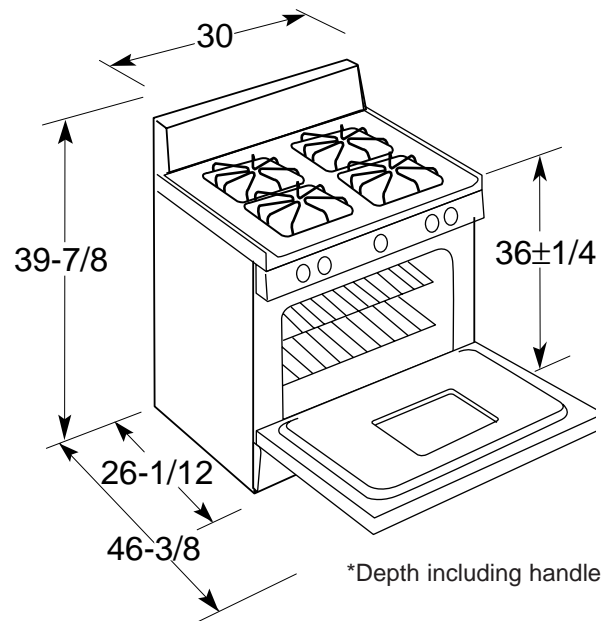

HOTPOINT

RGB508PPAWH—30" Free-Standing Gas Range

Dimensions (in inches)

Electrical Rating: 120V, 60Hz, 5A

Installation Information:

Dimensions shown here are the same as those shown on the installation instructions at the time this sheet was printed. Before proceeding with installation, see your Hotpoint supplier for latest detailed preparation and installation instructions or install from the instructions packed with each unit.

- Lift-Up Cooktop with Easy-Clean Subtop
- Twin Cooktop Burners
- Extra-Large Standard Cleaning Oven
- Black Removable Square Grates
- Standing Pilot Ignition System
- Drop-Down Broiler Drawer
- 2 Oven Shelves / 6 Embossed Rack Positions
- Solid Color-Matched Porcelain-Enameled Door
- Visor-Style Handle
- Also Available with Electric Pilotless Ignition System as Model RGB508PEA
- Model RGB508PPAWH—White
- Model RGB508PPAAD—Almond