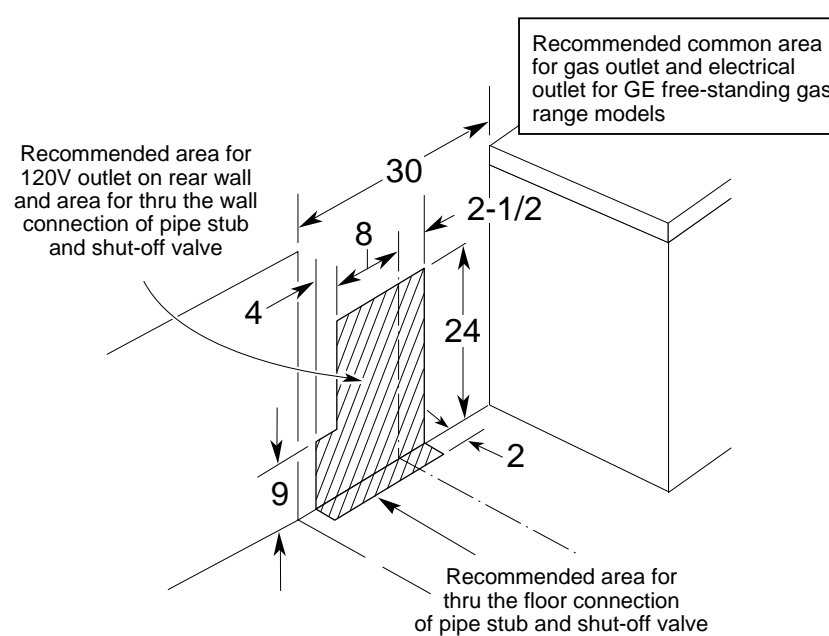

HOTPOINT

RGB508PPAWH—30" Free-Standing Gas Range

Dimensions (in inches)

Electrical Rating: 120V, 60Hz, 5A

Installation Information:

Dimensions shown here are the same as those shown on the installation instructions at the time this sheet was printed. Before proceeding with installation, see your Hotpoint supplier for latest detailed preparation and installation instructions or install from the instructions packed with each unit.

All GE ranges are equipped with an Anti-Tip device. The installation of this device is an important, required step in the installation of the range.

HOTPOINT

RGB508PPAWH—30" Free-Standing Gas Range

Features and Benefits