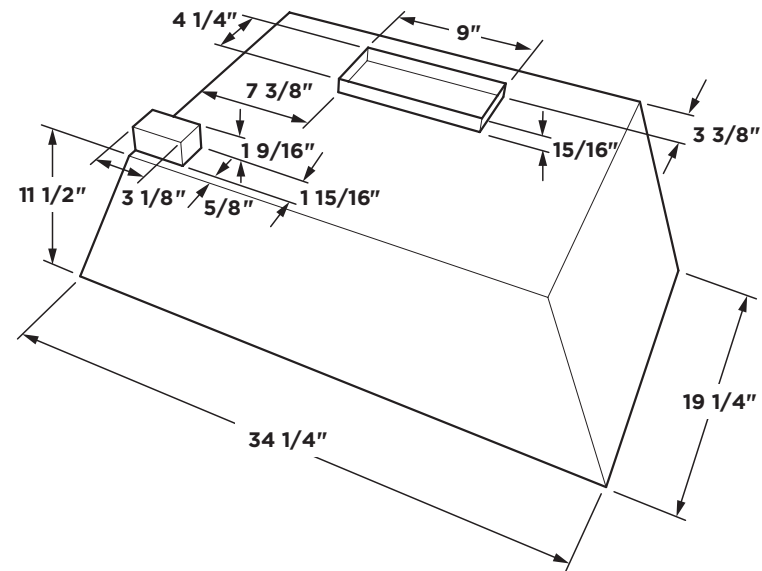

UVC9360SLSS

Universal Custom Hood Insert

DIMENSIONS AND INSTALLATION INFORMATION (IN INCHES)

Installation Information: Before installing, consult installation instructions, packed with product, for current dimensional data.

Accessories:

UXCF91 - Charcoal Filter
UXN70 - Recirculation Kit

AMP RATING	
120V	3.0

For answers to your Monogram, Café™, GE Profile™ or GE Appliances product questions, visit our website at geappliances.com or call GE Answer Center® Service, 800.626.2000.