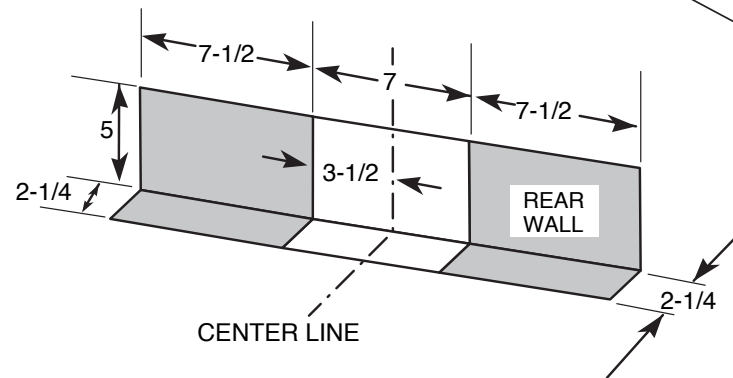

RB525DH

Hotpoint® 30" Free-Standing Electric Range

DIMENSIONS AND INSTALLATION INFORMATION (IN INCHES)

RECEPTACLE LOCATIONS

Locally approved flexible service cord or conduit must be used because terminals are not accessible after range installation. See shaded area in drawing for location of electrical outlet box. Recommended outlet locations allow range to be installed directly against wall.

NOTE: This appliance has been approved for 0" spacing to adjacent surfaces above the cooktop. However, a 6" minimum spacing to surfaces less than 15" above the cooktop and adjacent cabinet is recommended to reduce exposure to steam, grease splatter and heat.

INSTALLATION INFORMATION: Before installing, consult installation instructions for current dimensional data and additional requirements.

KW RATING	
240V	10.1
208V	8.0
BREAKER SIZE	
240V	40 Amps†
208V	40 Amps†

†**NOTE:** Check local codes for required breaker size.

For answers to your Monogram, GE Café™ Series, GE Profile™ Series or GE Appliances product questions, visit our website at geappliances.com or call GE Answer Center® Service, 800.626.2000.

Listed by Underwriters Laboratories