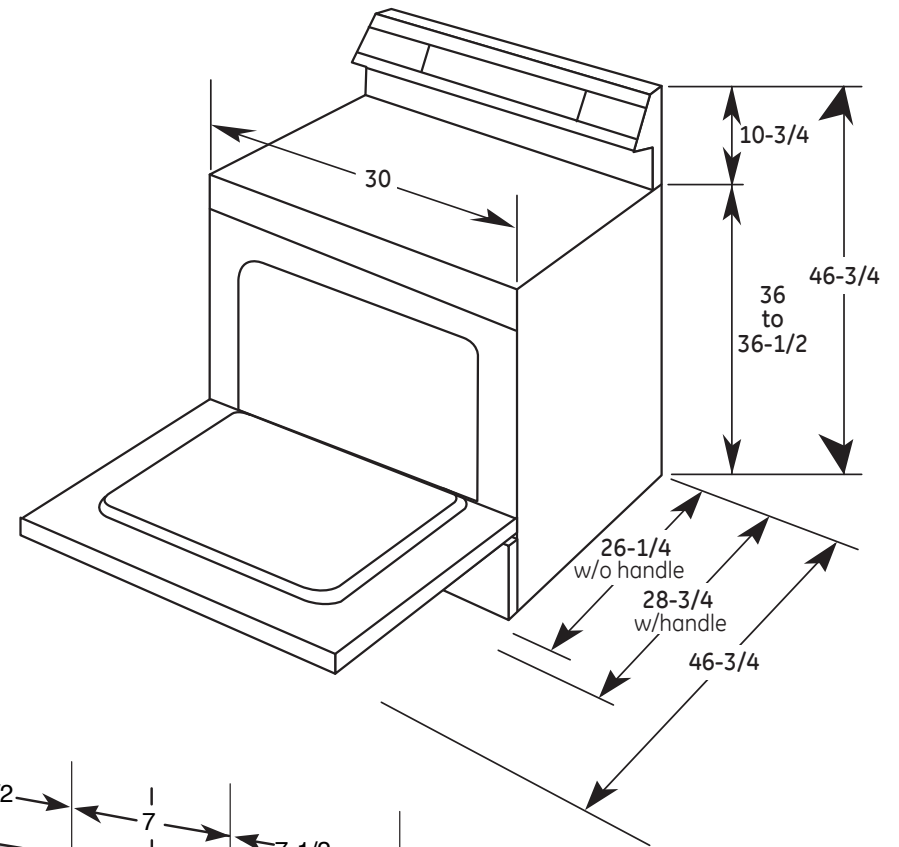

RB525DH

Hotpoint® 30" Free-Standing Electric Range

DIMENSIONS AND INSTALLATION INFORMATION (IN INCHES)

RECEPTACLE LOCATIONS

Locally approved flexible service cord or conduit must be used because terminals are not accessible after range installation. See shaded area in drawing for location of electrical outlet box. Recommended outlet locations allow range to be installed directly against wall.

NOTE: This appliance has been approved for 0" spacing to adjacent surfaces above the cooktop. However, a 6" minimum spacing to surfaces less than 15" above the cooktop and adjacent cabinet is recommended to reduce exposure to steam, grease splatter and heat.

INSTALLATION INFORMATION: Before installing, consult installation instructions for current dimensional data and additional requirements.

KW RATING	
240V	10.1
208V	8.0
BREAKER SIZE	
240V	40 Amps†
208V	40 Amps†

†**NOTE:** Check local codes for required breaker size.

For answers to your Monogram, GE Café™ Series, GE Profile™ Series or GE Appliances product questions, visit our website at geappliances.com or call GE Answer Center® Service, 800.626.2000.

Listed by Underwriters Laboratories