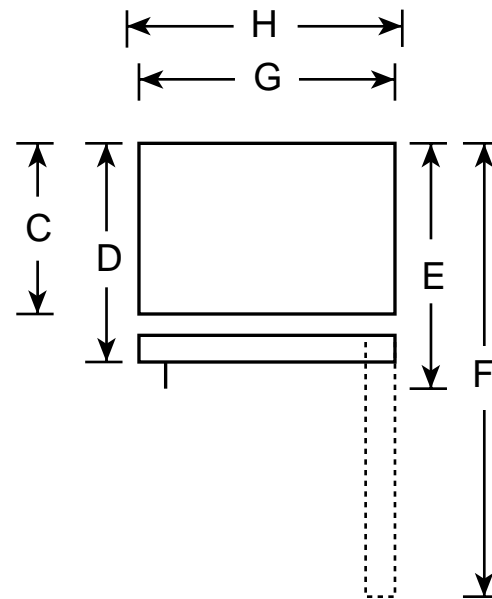

HOTPOINT

CTX18DABWW—Top-Mount No-Frost Refrigerator

Front View

Top View

Overall Dimensions	Height with hinge (in.) A	64-3/4
	Height without hinge (in.) B	64
	Depth without Doors (in.) C	27-1/2
	Depth with Doors (in.) D	29-13/16
	Depth plus Handle with Doors Closed (in.) E	31-1/2
	Depth with Doors open 90° (in.) F	58
	Width with Doors Closed (in.) G	29-3/8
	Width with Doors open 90° Less Door Handles (in.) H	29-3/8
Air Clearances	Each side (in.)	3/4
	Top (in.)	1
	Back (in.)	1

Note: Before installing, consult installation instructions packed with product for current dimensional data.

For answers to your Monogram®, GE Profile Performance Series™, GE Profile™, GE, Hotpoint and RCA appliance questions, call GE Answer Center® service, 800.626.2000.

Total volume and shelf area are calculated by the Association of Home Appliance Manufacturers' standards.

Listed by Underwriters Laboratories

HOTPOINT

CTX18DABWW—Top-Mount No-Frost Refrigerator

Features and Benefits

- 18.2 cu ft Capacity (Fresh Food 13.04 cu ft / Freezer 5.13 cu ft)
- 2 Clear Vegetable/Fruit Crispers
- Snack Pan
- 2 Split, 1 Full-Width (Adjustable, Spill Proof) Glass Fresh Food Cabinet Shelves
- Fixed Fresh Food Gallon Door Storage
- Dairy Compartment
- 1 Adjustable Full-Width Wire Everwhite Freezer Shelf
- 2 Freezer Door Shelves
- Equipped for Optional Automatic Icemaker
- 2 Ice 'n Easy Trays with Ice Storage Bin
- Color-Matched Door Handles
- Model CTX18DABWW—White on White
- Model CTX18DABAA—Almond on Almond