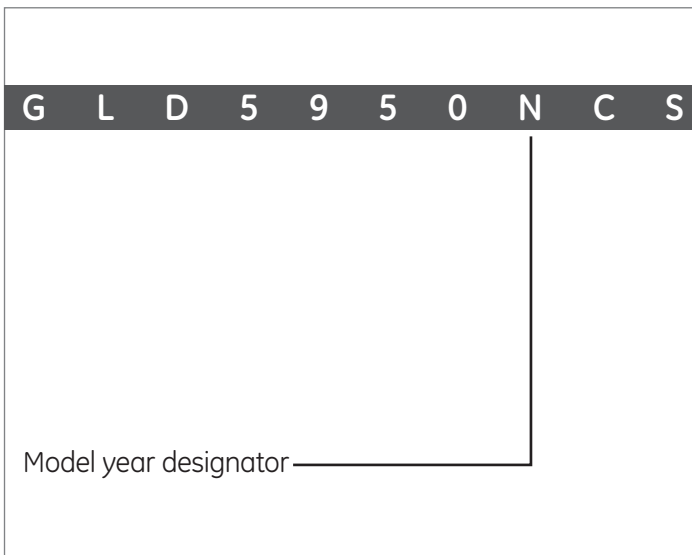

ENERGY STAR

- Dishwashers with the "N" year designator meet or exceed 2007 ENERGY STAR® guidelines.
- Remember N = ENERGY STAR
- For example: GLD5950NCS