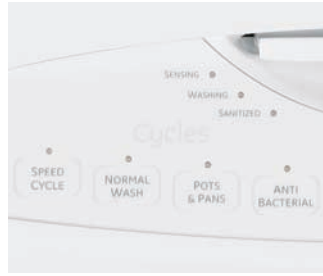

Light-touch electronic controls

Require only gentle pressure to start your preferred cycle. Wipes clean easily.