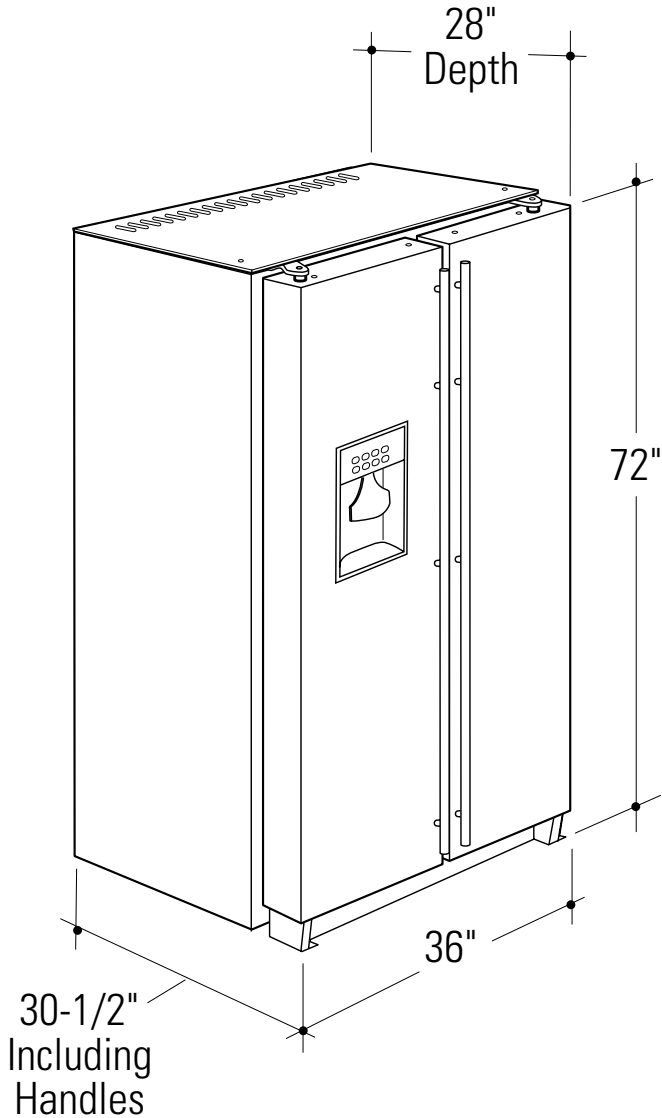

ZFSB25DTSS

GE Monogram® 24.6 Cu. Ft. Free-Standing Stainless Steel Refrigerator with Dispenser

Dimensions and Specifications (in inches)

Additional Specifications:

A 115 volt, 20 amp power supply is required. An individual properly grounded branch circuit or circuit breaker is recommended, as noted on the rating plate.

Installation Information:

Before installing, consult installation instructions, packed with product, for current dimensional data.

Clearances:

- Allow 1/8" on each side and 1" at the top and 1-1/2" at the back side for proper air circulation.

Installation in a corner:

- Allow 4" min. clearance on each side for a 90° opening and access to drawers.
- Allow 14-1/4" clearance on the freezer side for removal of ice bin.
- Allow 19" clearance on the fresh food side for removal of drawers.