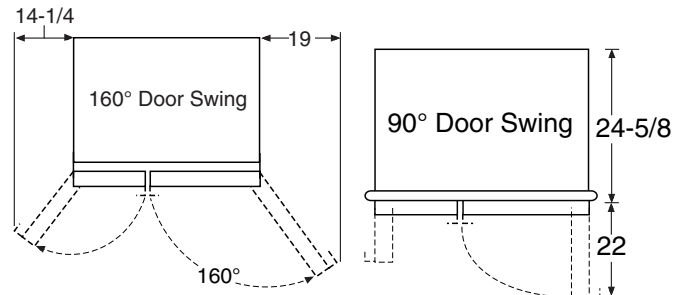

ZFSB25DTSS

GE Monogram® 24.6 Cu. Ft. Free-Standing Stainless Steel Refrigerator with Dispenser

Dimensions and Specifications (in inches)

Additional Specifications:

A 115 volt, 20 amp power supply is required. An individual properly grounded branch circuit or circuit breaker is recommended, as noted on the rating plate.

Installation Information:

Before installing, consult installation instructions, packed with product, for current dimensional data.

Clearances:

- Allow 1/8" on each side and 1" at the top and 1-1/2" at the back side for proper air circulation.

Installation in a corner:

- Allow 4" min. clearance on each side for a 90° opening and access to drawers.
- Allow 14-1/4" clearance on the freezer side for removal of ice bin.
- Allow 19" clearance on the fresh food side for removal of drawers.