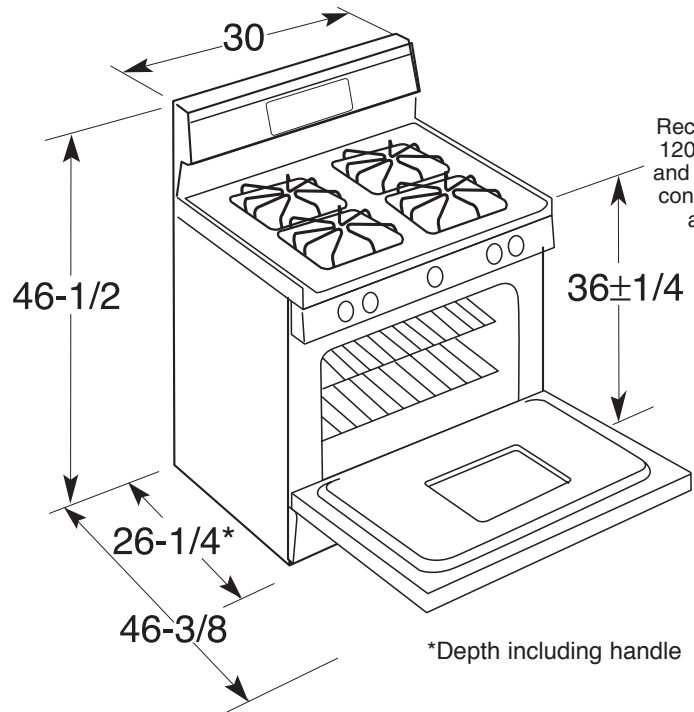

HOTPOINT®

RGB735WEL – Hotpoint 30" Free-Standing Gas Range

Dimensions (in inches)

30" Gas Range Installation Information (in inches)

Installation Information: Before installing, consult installation instructions packed with product for current dimensional data.

HOTPOINT®

RGB735WEL – Hotpoint 30" Free-Standing Gas Range

Features and Benefits

- Self Clean Oven - Conveniently cleans the oven cavity without need of scrubbing
- Extra-Large Oven Capacity - Provides a large oven interior ideal for cooking more items at once
- Sealed Cooktop Burners - Eliminate the space between the burners and the cooktop to help contain spills and boil over liquids, ensuring easy cleanup
- All Purpose Burners - Deliver a wide range of heat output ideal for most cooking requirements
- EasySet III Controls - Features a smooth glass design that's easy-to-operate and easy-to-clean
- Heavy Steel Grates - Constructed from quality steel for long-lasting performance and durability
- Frameless Glass Oven Door - Offers an easy-to-clean and stylish design that blends seamlessly into existing cabinetry
- Model RGB735WELWW – White on white (white door and white cooktop)