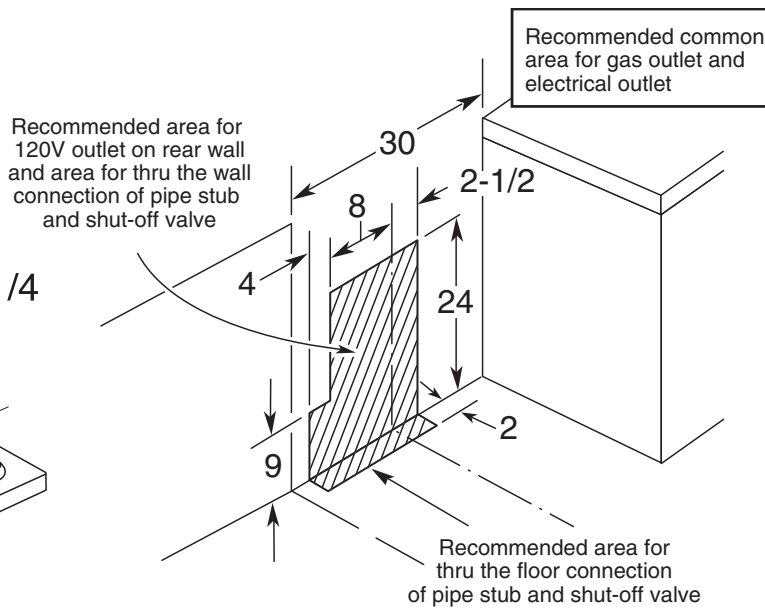

HOTPOINT®

RGB735WEL – Hotpoint 30" Free-Standing Gas Range

Dimensions (in inches)

30" Gas Range Installation Information (in inches)

Installation Information: Before installing, consult installation instructions packed with product for current dimensional data.

HOTPOINT®

RGB735WEL – Hotpoint 30" Free-Standing Gas Range

Features and Benefits

- Self Clean Oven - Conveniently cleans the oven cavity without need of scrubbing
- Extra-Large Oven Capacity - Provides a large oven interior ideal for cooking more items at once
- Sealed Cooktop Burners - Eliminate the space between the burners and the cooktop to help contain spills and boil over liquids, ensuring easy cleanup
- All Purpose Burners - Deliver a wide range of heat output ideal for most cooking requirements
- EasySet III Controls - Features a smooth glass design that's easy-to-operate and easy-to-clean
- Heavy Steel Grates - Constructed from quality steel for long-lasting performance and durability
- Frameless Glass Oven Door - Offers an easy-to-clean and stylish design that blends seamlessly into existing cabinetry
- Model RGB735WELWW – White on white (white door and white cooktop)