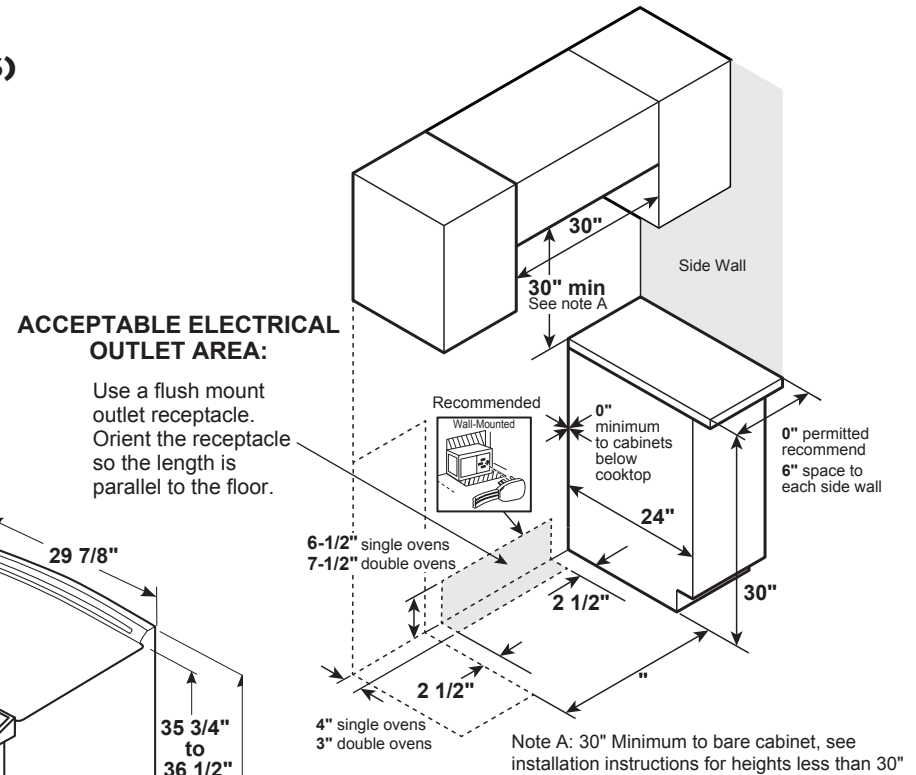

GAS PIPE AND ELECTRICAL OUTLET LOCATIONS

For answers to your Monogram, Café™, GE Profile™ or GE Appliances product questions, visit our website at geappliances.com or call GE Answer Center® Service, 800.626.2000.