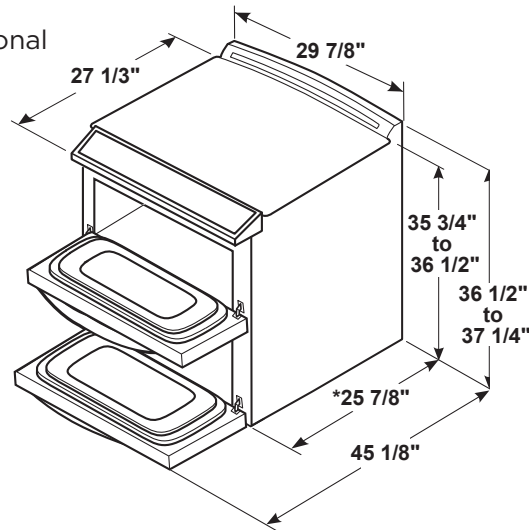

PS960BL/EL/SL/FL

GE Profile™ Series 30" Slide-In Electric Double Oven Convection Range

DIMENSIONS AND INSTALLATION INFORMATION (IN INCHES)

RECEPTACLE LOCATIONS: Locally approved flexible service cord or conduit must be used because terminals are not accessible after range installation. See shaded area in drawing for location of electrical outlet box. Recommended outlet locations allow range to be installed directly against rear wall.

NOTE: This appliance has been approved for 0" spacing to adjacent surfaces above the cooktop. However, a 6" minimum spacing to surfaces less than 15" above the cooktop and adjacent cabinet is recommended to reduce exposure to steam, grease splatter and heat.

INSTALLATION INFORMATION: Before installing, consult installation instructions for current dimensional data and additional requirements.

KW RATING	
240V	16.0
208V	12.0
BREAKER SIZE	
240V	40 Amps
208V	40 Amps

†**NOTE:** Check local codes for required breaker size.

*Depth including door handle is approximately 28 1/4".