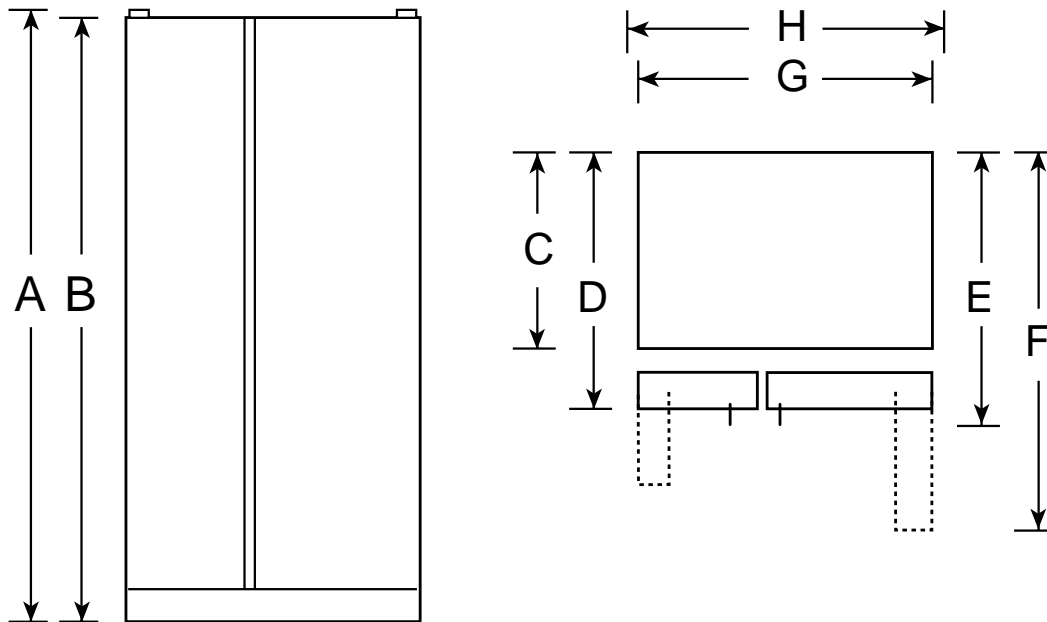

GE Appliances

GSS22IBM - GE 21.7 Cu. Ft. Side-By-Side Refrigerator

Dimensions (in inches)

Note: If the doors cannot be fully opened because of an obstruction or a wall on either side, a door stop should be provided to prevent door or wall damage. If the doors cannot be opened at least 90 degrees, access to the drawers is limited.

Overall Dimensions	Height with hinge (in.) A	67-1/2
	Height without hinge (in.) B	66-1/2
	Depth without Doors (in.) C	28
	Depth with Doors (in.) D	30-3/4
	Depth plus Handle with Doors Closed (in.) E	33
	Depth with Doors open 90° (in.) F	48-13/16
	Width with Doors Closed (in.) G	33-1/2
	Width with Doors open 90° Less Door Handle(in.) H	33-1/2
Air Clearances	Each side (in.)	1/8
	Top (in.)	1
	Back (in.)	1

Note: Add 9/16" for water hook-up. Hook-up fits in 5/8" back air clearance when calculating installation depth.
 If installed against a wall, allow clearance of 11-1/4" on freezer side to remove bin.
 To remove fresh food pans, remove door bins.
 Clearance required to remove fresh food full-size pan without disassembling: 10-1/2" (22 cu. ft.)