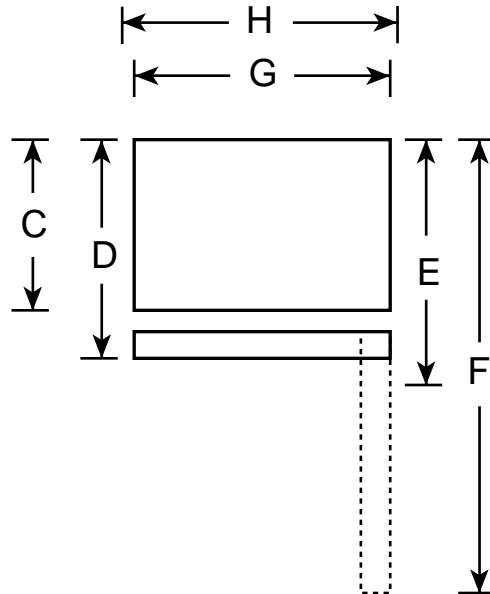

GE Appliances

GTS10AAM – GE 9.8 Cu. Ft. Top-Freezer Refrigerator

Dimensions (in inches)

Front View

Top View

Overall Dimensions	Height with hinge (in.) A	58-3/4
	Height without hinge (in.) B	58-1/4
	Depth without Doors (in.) C	24
	Depth with Doors (in.) D	27
	Depth plus Handle with Doors Closed (in.) E	27
	Depth with Doors open 90° (in.) F	48-3/4
	Width with Doors Closed (in.) G	23-3/4
	Width with Doors open 90° (in.) H	24-1/4
Air Clearances	Each side (in.)	3/4
	Top (in.)	1
	Back (in.)	1

Total volume and shelf area are calculated by the Association of Home Appliance Manufacturers' standards.

Listed by Underwriters Laboratories

Specification Revised 6/02

For answers to your Monogram®, GE Profile™ or GE appliance questions, visit our website at GEAppliances.com or call GE Answer Center® service, 800.626.2000.

GE Appliances

GTS10AAM – GE 9.8 Cu. Ft. Top-Freezer Refrigerator

Features and Benefits

- 9.8 cu ft Capacity (Fresh Food 7.5 cu. ft./Freezer 2.33 cu. ft.)
- Full-Width Divided Fruit/Vegetable Crispers
- 2 Full-Width, Adjustable Wire Everwhite Fresh Food Cabinet Shelves
- 4 Fixed Fresh Food Door Shelves (1 with Tall Bottle Storage)
- Full-Width Freezer Compartment Shelf
- Fixed Freezer Door
- 2 Ice 'N Easy Trays
- Deluxe Quiet Design
- Color-Matched Recessed Door Handles
- Model GTS10AAMRWW – White on white