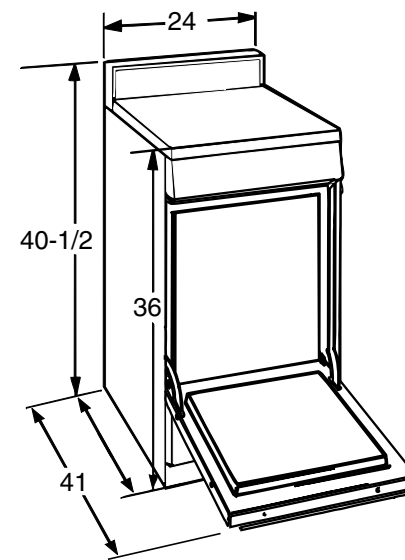

HOTPOINT®

RGA824DED – Hotpoint 24" Free-Standing Gas Range

Dimensions (in inches)

Installation Information (in inches)

NOTE: Recommended gas hook-up locations behind range. Gas fittings and shut-off cock should NOT protrude more than 2" from the wall to allow the range to fit against the wall.

Electrical Rating: 120V, 60Hz, 5A

Installation Information: Before installing, consult installation instructions packed with product for current dimensional data.

Note: LP conversion kit is required for this model.