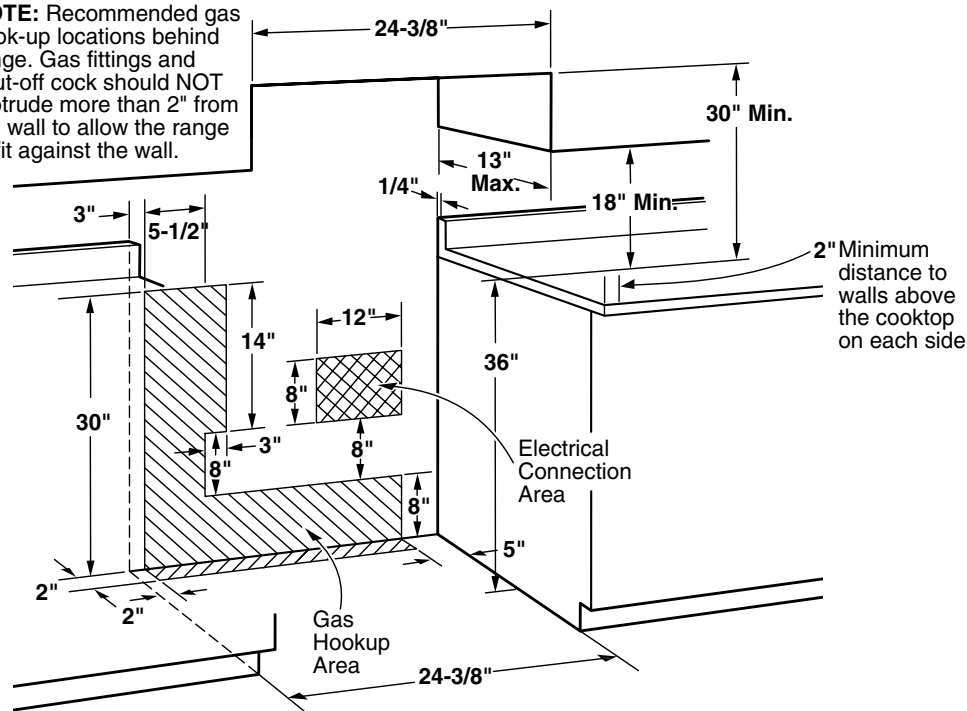

HOTPOINT®

RGA824DED – Hotpoint 24" Free-Standing Gas Range

Dimensions (in inches)

Installation Information (in inches)

NOTE: Recommended gas hook-up locations behind range. Gas fittings and shut-off cock should NOT protrude more than 2" from the wall to allow the range to fit against the wall.

Electrical Rating: 120V, 60Hz, 5A

Installation Information: Before installing, consult installation instructions packed with product for current dimensional data.

Note: LP conversion kit is required for this model.

All GE ranges are equipped with an Anti-Tip device. The installation of this device is an important, required step in the installation of the range.

HOTPOINT®

RGA824DED – Hotpoint 24" Free-Standing Gas Range

Features and Benefits

- Standard clean oven - Smooth surface makes cleaning by hand easier
- Electronic pilotless ignition - Say farewell to the energy-wasting standing pilot! The electric pilotless ignition provides reliable operation
- Standard window - Provides a convenient viewing area to check the progress of food
- Interior oven light - Illuminates the oven interior
- Porcelain upswept cooktop - Raised edges contain spills, while the surface is easy to wipe clean
- Two oven racks - Durable to securely hold any cookware
- Model RGA824DEDWW – White