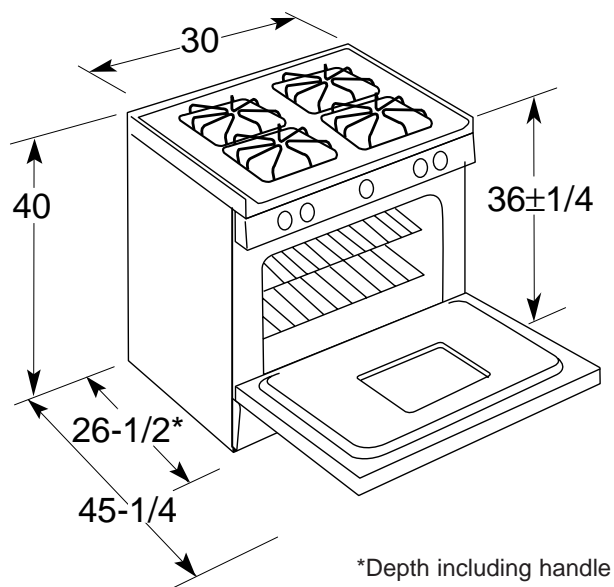

HOTPOINT

RGB501PPAWH—30" Free-Standing Gas Range

Dimensions (in inches)

Electrical Rating: 120V, 60Hz, 5A

Installation Information:

Dimensions shown here are the same as those shown on the installation instructions at the time this sheet was printed. Before proceeding with installation, see your Hotpoint supplier for latest detailed preparation and installation instructions or install from the instructions packed with each unit.

- Porcelain-Enameled Cooktop
- Lift-Up Cooktop with Easy-Clean Subtop
- Twin Cooktop Burners
- Black Wire Square Grates
- Extra-Large Standard Cleaning Oven
- Standing Pilot Ignition System
- Drop-Down Broiler Door
- 1 Oven Shelf / 6 Embossed Rack Positionns
- Solid White Porcelain-Enameled Door
- Visor-Style Handle
- Model RGB501PPAWH—White