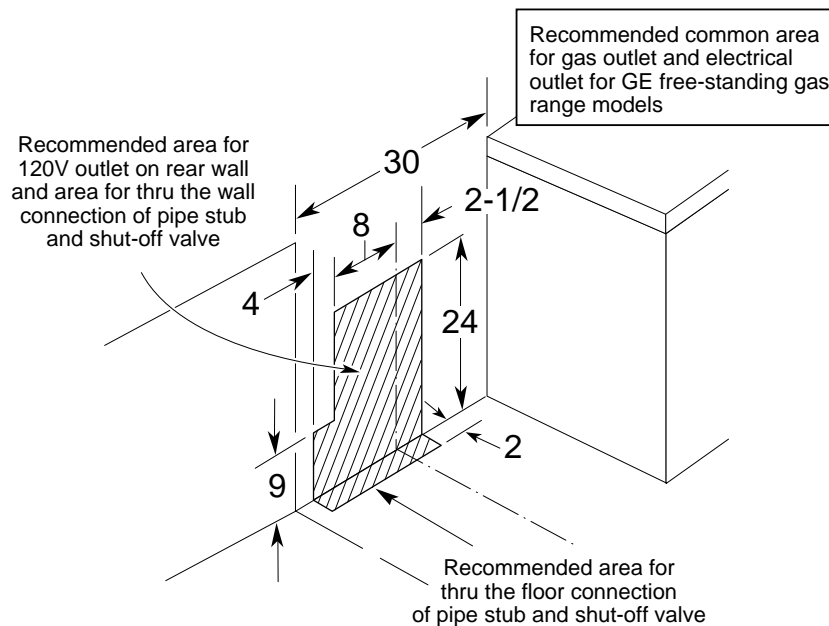

HOTPOINT

RGB501PPAWH—30" Free-Standing Gas Range

Dimensions (in inches)

Electrical Rating: 120V, 60Hz, 5A

Installation Information:

Dimensions shown here are the same as those shown on the installation instructions at the time this sheet was printed. Before proceeding with installation, see your Hotpoint supplier for latest detailed preparation and installation instructions or install from the instructions packed with each unit.

All GE ranges are equipped with an Anti-Tip device. The installation of this device is an important, required step in the installation of the range.

HOTPOINT

RGB501PPAWH—30" Free-Standing Gas Range

Features and Benefits

- Porcelain-Enameled Cooktop
- Lift-Up Cooktop with Easy-Clean Subtop
- Twin Cooktop Burners
- Black Wire Square Grates
- Extra-Large Standard Cleaning Oven
- Standing Pilot Ignition System
- Drop-Down Broiler Door
- 1 Oven Shelf / 6 Embossed Rack Positionns
- Solid White Porcelain-Enameled Door
- Visor-Style Handle
- Model RGB501PPAWH—White