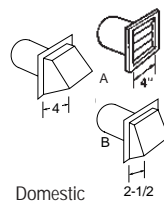

### Dryer Dimensions (in inches)

**Installation Information:** For complete information, see installation instructions packed with product for current dimensional data.

	Number of 90° Turns	Best Performance			
		Maximum Length of 4" Dia. Rigid Metal Duct Exhaust Hood Type		Maximum Length of 4" Dia. Flexible Metal Duct Exhaust Hood Type	
		Cat. No. WX8X59 (Preferred) A 4" Opening	B 2-1/2" Opening	Cat. No. WX8X59 (Preferred) A 4" Opening	B 2-1/2" Opening
Domestic Dryer Models	0	90 ft.	60 ft.	55 ft.	45 ft.
	1	60 ft.	45 ft.	40 ft.	30 ft.
Super & Extra-Large Capacity Models	2	45 ft.	35 ft.	30 ft.	20 ft.
	3	35 ft.	25 ft.	20 ft.	15 ft.
All Electric Dryers	4	25 ft.	15 ft.	15 ft.	10 ft.
Super & Extra-Large Capacity Models	0	45 ft.	30 ft.	30 ft.	15 ft.
	1	35 ft.	20 ft.	20 ft.	10 ft.
Super & Extra-Large Capacity Models	2	25 ft.	10 ft.	10 ft.	—
All Gas Dryers	3	15 ft.	—	—	—
Large Capacity Electric and Gas Dryers	0	60 ft.	48 ft.	30 ft.	18 ft.
	1	52 ft.	40 ft.	22 ft.	14 ft.
	2	44 ft.	32 ft.	14 ft.	10 ft.
	3	32 ft.	24 ft.	—	— ft.
	4	28 ft.	16 ft.	—	— ft.