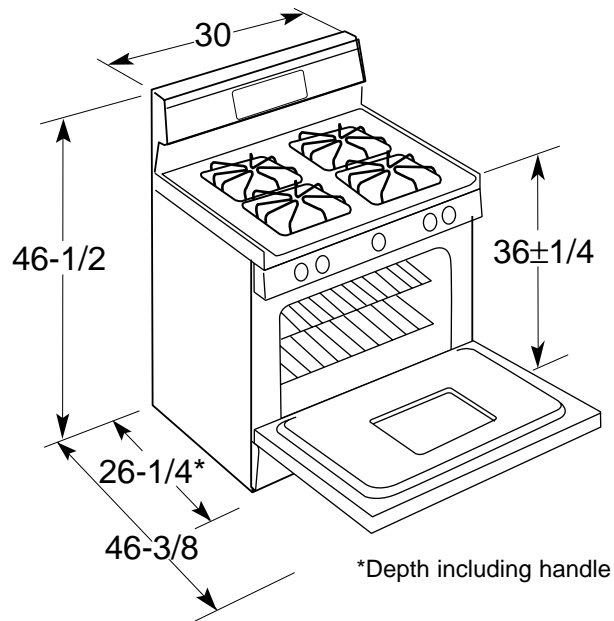

## RGB745BEACT—30" Free-Standing Gas Range

### Dimensions (in inches)