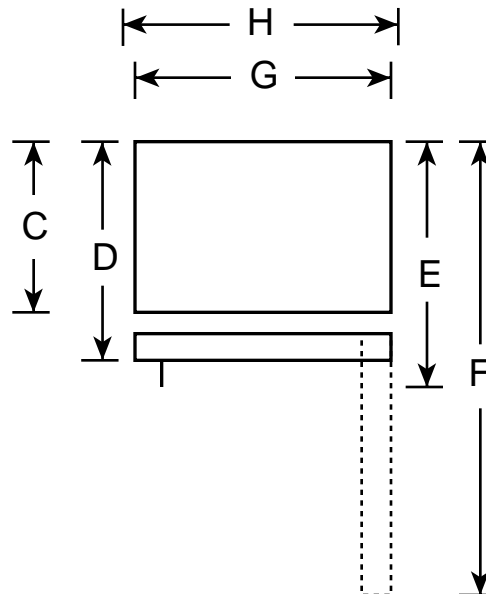

HOTPOINT®

HTS18GCR – Hotpoint 17.9 Cu. Ft. Capacity Top-Freezer Refrigerator with Icemaker

Front View

Top View

Overall Dimensions	Height to top of hinge (in.) A	67-3/8
	Height to top of case (in.) B	66-7/8
	Height to mid-freezer (in.)	57
	Case depth without door (in.) C	26-3/4
	Case depth less door handle (in.) D	30-1/2
	Case depth with door handle (in.) E	32-3/8
	Depth with fresh food door open 90° (in.) F	56-3/8
	Width (in.) G	28
Air Clearances	Width with door open 90° with door handle (in.) H	30-1/2
	Each side (in.)	3/4
	Top (in.)	1
	Back (in.)	1

Note: Before installing, consult installation instructions packed with product for current dimensional data.

Note: All Top-Freezer No-Frost Right-Hand Refrigerator Doors: As you face the front of the refrigerator, the handle is on your left and the hinges are on your right.

All Top-Freezer No-Frost Left-Hand Refrigerator Doors: As you face the front of the refrigerator, the handle is on your right and the hinges are on your left.

HTS18GCR – Hotpoint 17.9 Cu. Ft. Capacity Top-Freezer Refrigerator with Icemaker