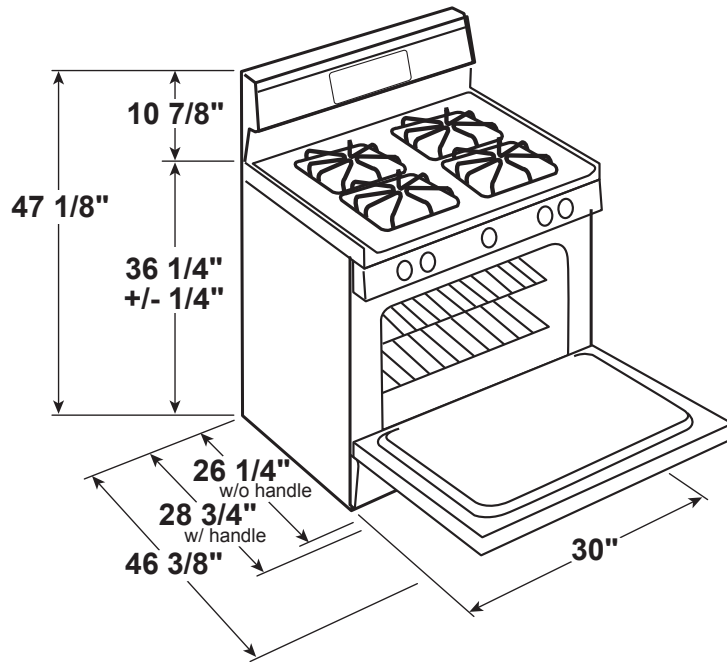

RGBS400GM/DM

Hotpoint 30" Free-Standing Standard Clean Gas Range

DIMENSIONS AND INSTALLATION INFORMATION (IN INCHES)

ELECTRICAL RATING: 120V, 60Hz, 3A

Installation Information: Before installing, consult installation instructions packed with product for current dimensional data.