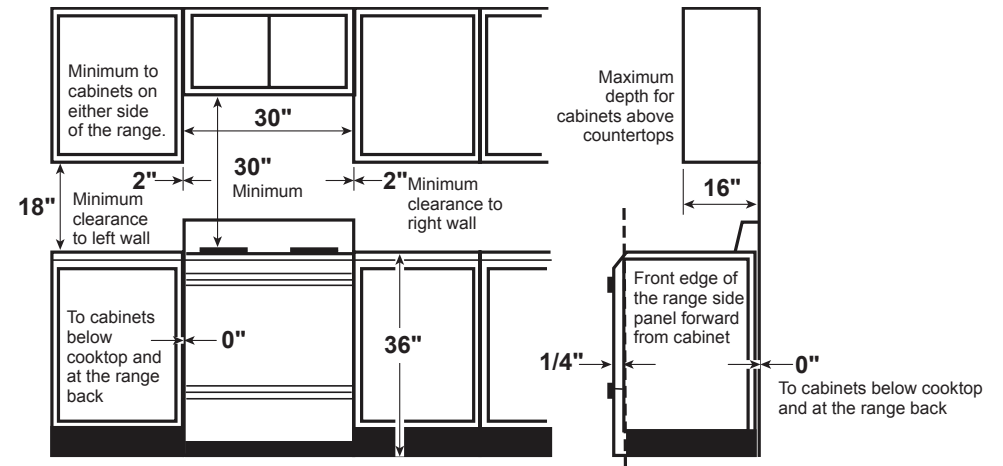

GAS PIPE AND ELECTRICAL OUTLET LOCATIONS

Recommended area for 120V outlet on rear wall and area for through-the-wall connection of pipe stub and shut-off valve.

Recommended area for through-the-floor connection of pipe stub and shut-off valve.