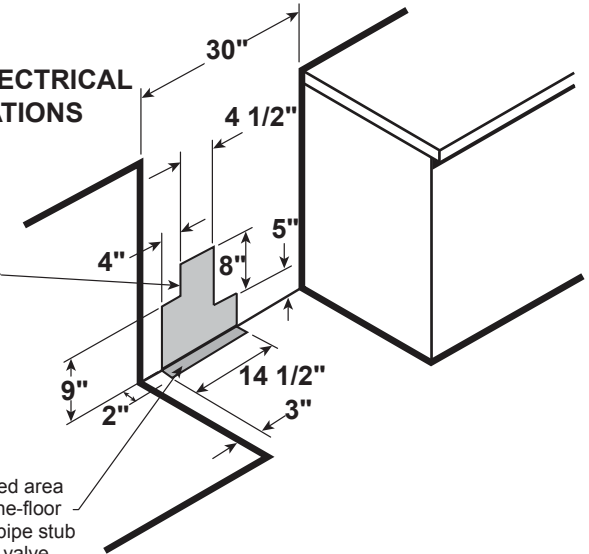

GAS PIPE AND ELECTRICAL OUTLET LOCATIONS

Recommended area for 120V outlet on rear wall and area for through-the-wall connection of pipe stub and shut-off valve.

Recommended area for through-the-floor connection of pipe stub and shut-off valve.