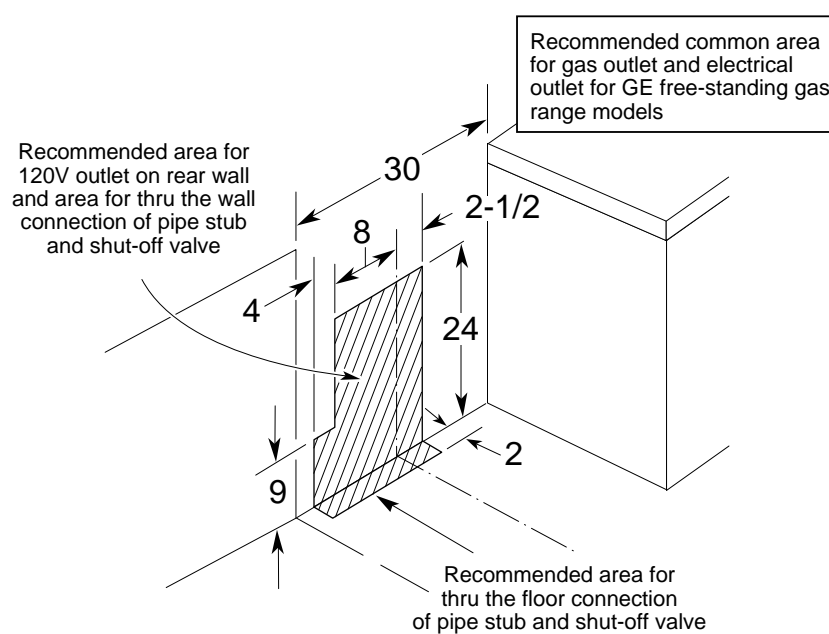

## RGB506PY—30" Free-Standing Gas Range

Dimensions (in inches)

**Electrical Rating:** 120V, 60Hz, 5A

**Installation Information:**  
Dimensions shown here are the same as those shown on the installation instructions at the time this sheet was printed. Before proceeding with installation, see your Hotpoint supplier for latest detailed preparation and installation instructions or install from the instructions packed with each unit.

## RGB506PY—30" Free-Standing Gas Range