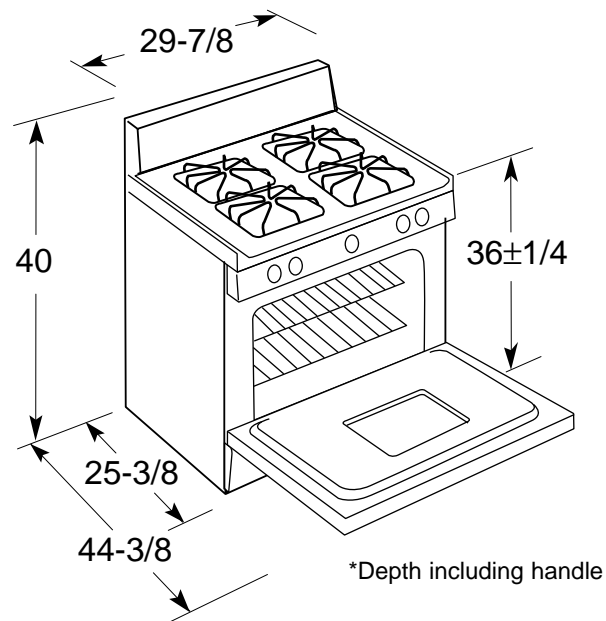

## RGB506PY—30" Free-Standing Gas Range

Dimensions (in inches)

**Electrical Rating:** 120V, 60Hz, 5A

**Installation Information:**  
Dimensions shown here are the same as those shown on the installation instructions at the time this sheet was printed. Before proceeding with installation, see your Hotpoint supplier for latest detailed preparation and installation instructions or install from the instructions packed with each unit.

## RGB506PY—30" Free-Standing Gas Range