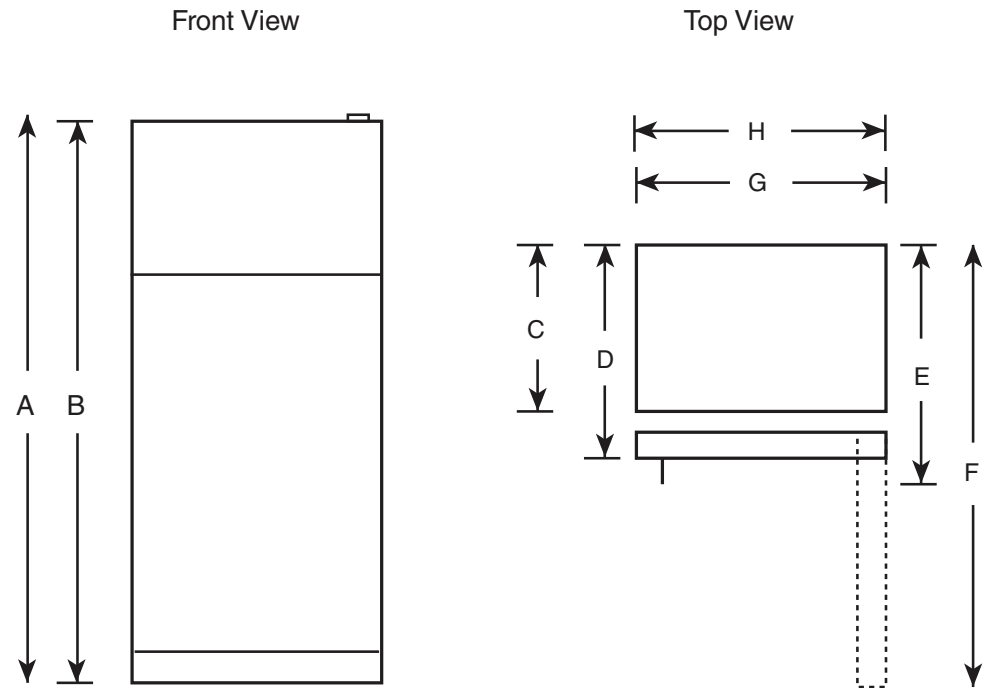

HPS18BTH

Hotpoint 17.5 Cu. Ft. Top-Freezer Refrigerator

Dimensions and Installation Information (in inches)

Overall Dimensions	Height to top of hinge (in.) A	67-3/8
	Height to top of case (in.) B	66-7/8
	Case depth without door (in.) C	26-5/8
	Case depth less door handle (in.) D	30-1/2
	Case depth with door handle (in.) E	30-1/2
	Depth with fresh food door open 90° (in.) F	56-3/4
	Width (in.) G	28
	Width with door open 90° inc. door handle (in.) H	28-1/2
Air Clearances	Each side (in.)	3/4
	Top (in.)	1
	Back (in.)	2

Listed by Underwriters Laboratories

Specification Revised 12/14

HPS18BTH

Hotpoint 17.5 Cu. Ft. Top-Freezer Refrigerator

Features and Benefits

- Upfront temperature controls - Easy-to-use controls regulate both fresh food and freezer sections
- Adjustable wire shelves - Moveable racks can handle a variety of foods
- Fixed gallon door shelves - Provides the ideal space for storing gallon containers in the door
- Sealed drawers with glass cover - Maintain a high-end appearance while keeping foods fresh
- Can storage door shelf - Holds cans in the door for easy selection and quick access
- Equipped for optional icemaker - Easily accommodates the installation of an icemaker
- Model HPS18BTHWW - White
- Model HPS18BTHBB - Black