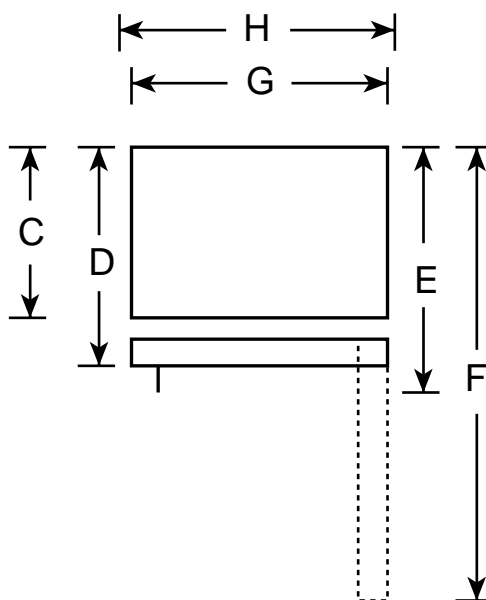

HOTPOINT®

HTR15BBR – Hotpoint 14.9 Cu. Ft. Top-Freezer Refrigerator

Front View

Top View

| | | |
|--------------------|--|---------------|
| Overall Dimensions | Height to top of hinge (in.) A | 61-3/4 |
| | Height to top of case (in.) B | 61-1/4 |
| | Height to mid-freezer (in.) | 51-3/8 |
| | Case depth without door (in.) C | 25-7/8 |
| | Case depth less door handle (in.) D | 29-1/8 |
| | Case depth with door handle (in.) E | 29-1/8 |
| | Depth with fresh food door open 90° (in.) F | 54-7/8 |
| | Width (in.) G | 28 |
| | Width with door open 90° with door handle (in.) H | 28-5/8 |
| Air Clearances | Each side (in.) | 3/4 |
| | Top (in.) | 1 |
| | Back (in.) | 1 |

Note: Before installing, consult installation instructions packed with product for current dimensional data.

Note: All Top-Freezer No-Frost Right-Hand Refrigerator Doors: As you face the front of the refrigerator, the handle is on your left and the hinges are on your right.

All Top-Freezer No-Frost Left-Hand Refrigerator Doors: As you face the front of the refrigerator, the handle is on your right and the hinges are on your left.

HTR15BBR – Hotpoint 14.9 Cu. Ft. Top-Freezer Refrigerator

Features and Benefits

- Upfront Temperature Controls – Are positioned up front, close at hand, for maximum convenience and ease of use
- Adjustable Wire Shelves – Provide strong support and slide out with ease
- Vegetable/Fruit Crispers – Provide easy storage for your fruits and vegetables
- Tall bottle door storage – Designed to hold upright bottles and containers
- NeverClean™ Condenser – Condenser coils are encased, so they don't require cleaning in normal operating environments
- Deluxe Quiet Design – Significantly reduces operating noise
- Square Doors – Classic design that's compatible with any kitchen décor
- Recessed handles – Color-matched recessed door handles reflects the latest in European style and appearance
- Model HTR15BBRWW – White on white
- Model HTR15BBRCC – Bisque on bisque