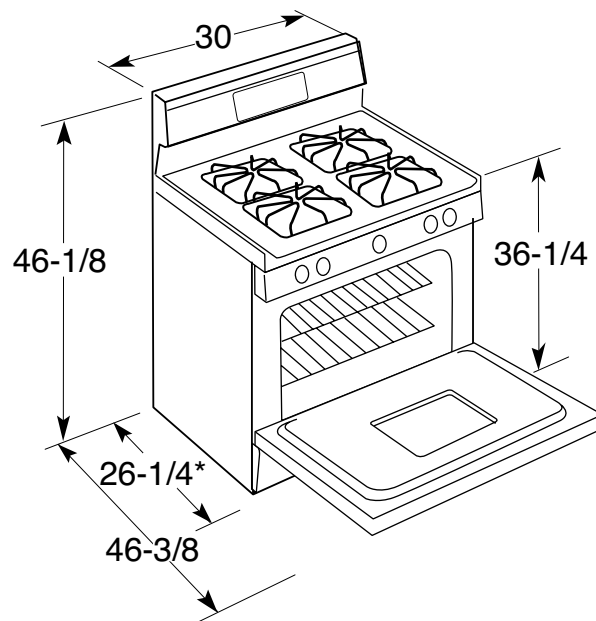

HOTPOINT®

RGB740DEP – Hotpoint 30" Free-Standing Gas Range

Dimensions (in inches)

*Depth from wall to front of closed oven door.

Recommended area for 120V outlet on rear wall and area for thru the wall connection of pipe stub and shut-off valve