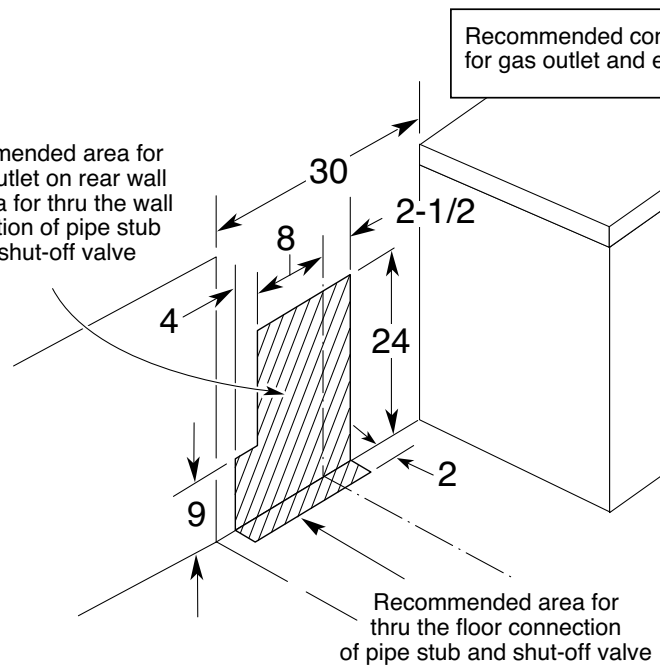

HOTPOINT®

RGB740DEP – Hotpoint 30" Free-Standing Gas Range

Dimensions (in inches)

*Depth from wall to front of closed oven door.

Recommended area for 120V outlet on rear wall and area for thru the wall connection of pipe stub and shut-off valve

Specification Created 12/08

430179

All Hotpoint ranges are equipped with an Anti-Tip device. The installation of this device is an important, required step in the installation of the range.

HOTPOINT®

RGB740DEP – Hotpoint 30" Free-Standing Gas Range