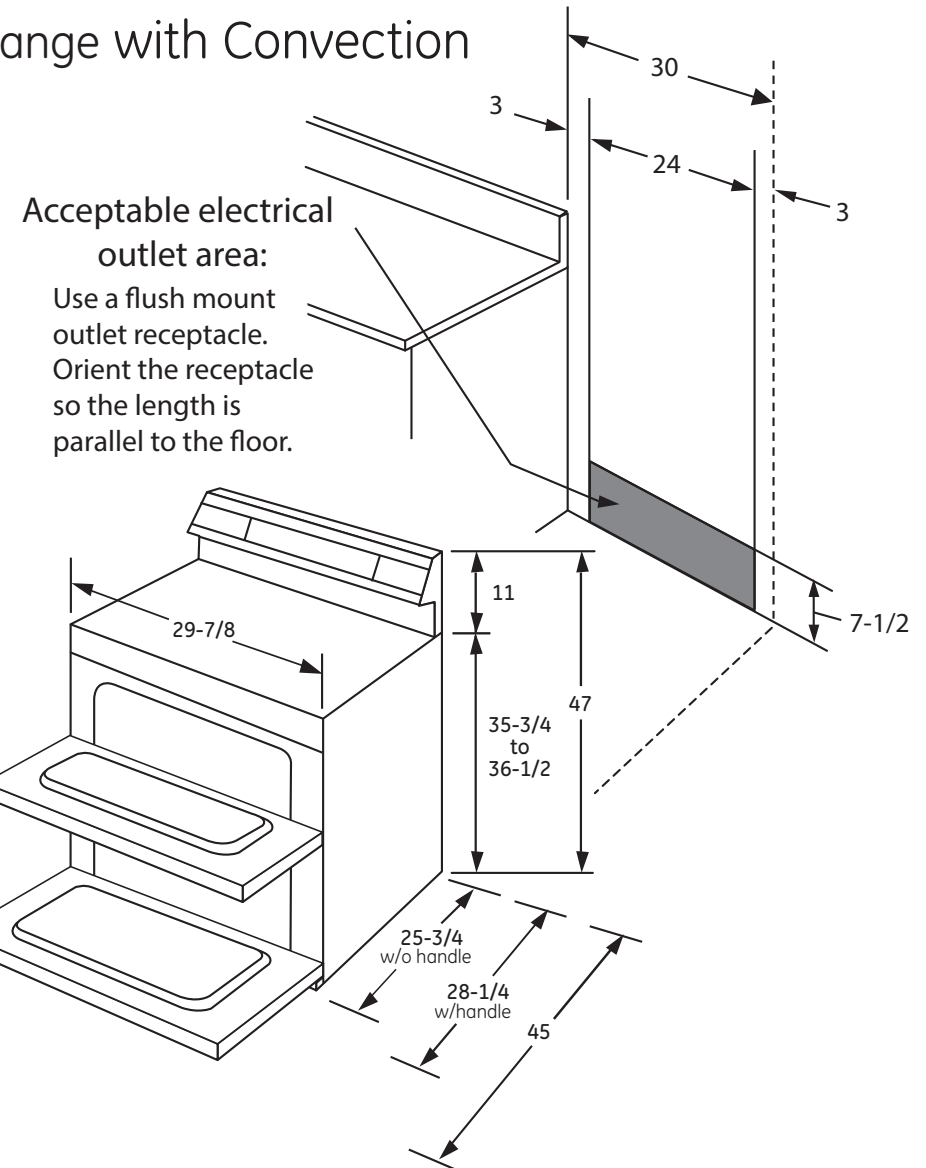

PB950SF

GE Profile™ Series 30" Free-Standing Double Oven Range with Convection

Dimensions and Installation Information (in inches)

Receptacle Locations

Locally approved flexible service cord or conduit must be used because terminals are not accessible after range installation. See shaded area in drawing for location of electrical outlet box. Recommended outlet locations allow range to be installed directly against wall.

Note: This appliance has been approved for 0" spacing to adjacent surfaces above the cooktop. However, a 6" minimum spacing to surfaces less than 15" above the cooktop and adjacent cabinet is recommended to reduce exposure to steam, grease splatter and heat.

Installation Information: Before installing, consult installation instructions for current dimensional data and additional requirements.

KW Rating	
240V	13.5
208V	10.1
Breaker Size	
240V	40 Amps†
208V	40 Amps†

†**Note:** Check local codes for required breaker size.

imagination at work

For answers to your Monogram® or GE® appliance questions, visit our website at geappliances.com or call GE Answer Center® service, 800.626.2000.

Listed by Underwriters Laboratories

Specification Revised 11/14