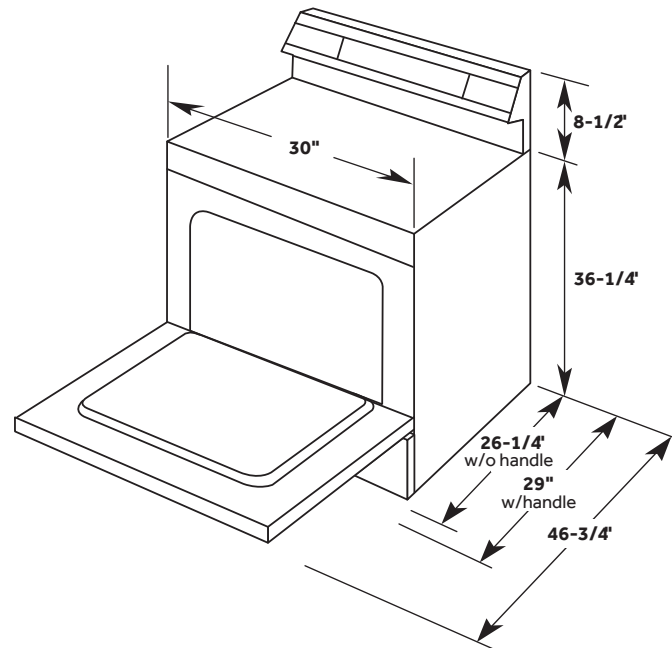

JBS360DM/RT

GE® ENERGY STAR® 30" Free-Standing Electric Range

Dimensions and Installation Information (in inches)

Receptacle Locations: Locally approved flexible service cord or conduit must be used because terminals are not accessible after range installation. See shaded area in drawing for location of electrical outlet box. Recommended outlet locations allow range to be installed directly against wall.

Note: This appliance has been approved for 0" spacing to adjacent surfaces above the cooktop. However, a 6" minimum spacing to surfaces less than 15" above the cooktop and adjacent cabinet is recommended to reduce exposure to steam, grease splatter and heat.

Installation Information: Before installing, consult installation instructions for current dimensional data and additional requirements.

KW Rating	
240V	10.2
208V	7.6
Breaker Size	
240V	40 Amps†
208V	40 Amps†

†Note: Check local codes for required breaker size.

For answers to your Monogram, Café™, GE Profile™ or GE Appliances product questions, visit our website at geappliances.com or call GE Answer Center® Service, 800.626.2000.

Specification Revised 9/24