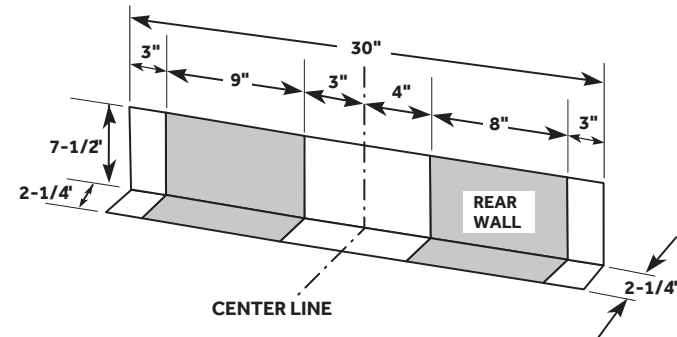

JBS360DM/RT

GE® ENERGY STAR® 30" Free-Standing Electric Range

Dimensions and Installation Information (in inches)

Receptacle Locations: Locally approved flexible service cord or conduit must be used because terminals are not accessible after range installation. See shaded area in drawing for location of electrical outlet box. Recommended outlet locations allow range to be installed directly against wall.

Note: This appliance has been approved for 0" spacing to adjacent surfaces above the cooktop. However, a 6" minimum spacing to surfaces less than 15" above the cooktop and adjacent cabinet is recommended to reduce exposure to steam, grease splatter and heat.

Installation Information: Before installing, consult installation instructions for current dimensional data and additional requirements.

KW Rating	
240V	10.2
208V	7.6
Breaker Size	
240V	40 Amps†
208V	40 Amps†

†Note: Check local codes for required breaker size.

For answers to your Monogram, Café™, GE Profile™ or GE Appliances product questions, visit our website at geappliances.com or call GE Answer Center® Service, 800.626.2000.

Specification Revised 9/24