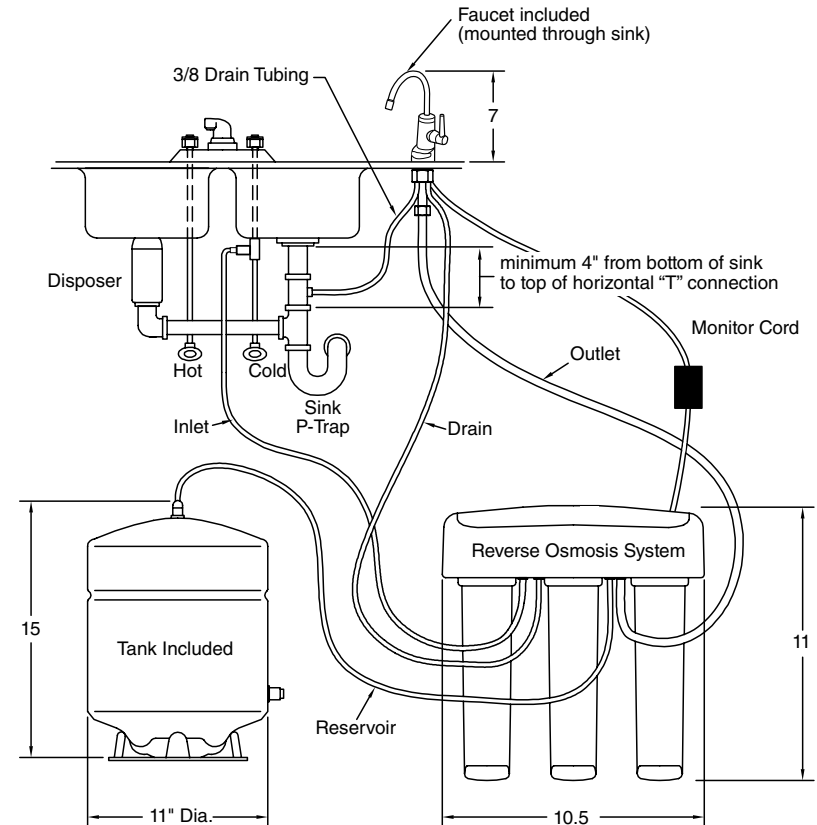

Note: Can be installed under counter (as shown), in basement, or other convenient location. Before installing, see installation instructions packed with product for complete details.

Replacement Membranes, Pre- and Post-Filters

Call SmartWater Services, toll-free, 800.952.5039 for convenient ordering.

Caution: Do not use with water that is microbiologically unsafe or of unknown quality, without adequate disinfection before or after the system. Systems certified for cyst reduction may be used on disinfected water that may contain filterable cysts. This reverse osmosis unit contains a replaceable membrane cartridge treatment component critical for effective removal of Total Dissolved Solids. The water should be tested periodically to verify that the system is performing satisfactorily.

GE Reverse Osmosis Model PNRQ20F/PNRQ21L Series are tested and certified to NSF/ANSI Standard 58 for the reduction of claims specified on the Performance Data Sheet.

See Performance Data Sheet for details.

NSF approved

NSF is the most highly recognized independent testing institution in the water treatment industry. NSF inspects our manufacturing facilities, structurally tests our product, tests our product to make sure nothing harmful is added to the water, and certifies our product performance as specified on the performance data sheet (inside the product box).