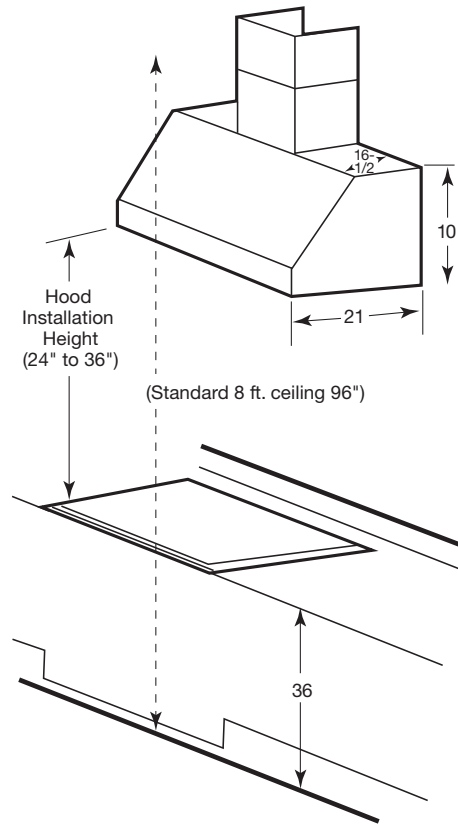

UVW8364SP

36" Designer Wall Mount Hood with Dimmable LED Lighting

DIMENSIONS AND INSTALLATION INFORMATION (IN INCHES)

INSTALLATION INFORMATION:

Before installing, consult Use & Care/installation instructions packed with product for current dimensional data.

OPTIONAL ACCESSORIES

CX10DC9SPSS - 10' High Ceiling Duct Cover kit
(for ceiling installations up to 10' 8")

CX12DC9SPSS - 12' High Ceiling Duct Cover kit
(for ceiling installations up to 12' 8")

AMP RATING	
120V	TBD

For answers to your Monogram, Café™, GE Profile™ or GE Appliances product questions, visit our website at geappliances.com or call GE Answer Center® Service, 800.626.2000.

Specification Revised 8/23