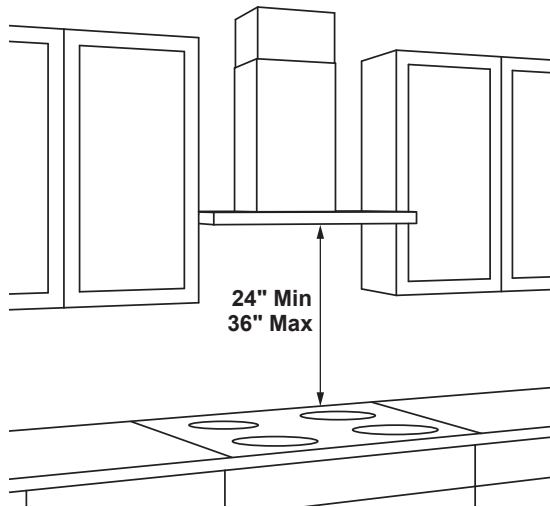

UVW8364SP

36" Designer Wall Mount Hood with Dimmable LED Lighting

DIMENSIONS AND INSTALLATION INFORMATION (IN INCHES)

INSTALLATION INFORMATION:

Before installing, consult Use & Care/installation instructions packed with product for current dimensional data.

OPTIONAL ACCESSORIES

CX10DC9SPSS - 10' High Ceiling Duct Cover kit
(for ceiling installations up to 10' 8")

CX12DC9SPSS - 12' High Ceiling Duct Cover kit
(for ceiling installations up to 12' 8")

AMP RATING	
120V	TBD

For answers to your Monogram, Café™, GE Profile™ or GE Appliances product questions, visit our website at geappliances.com or call GE Answer Center® Service, 800.626.2000.

Specification Revised 8/23