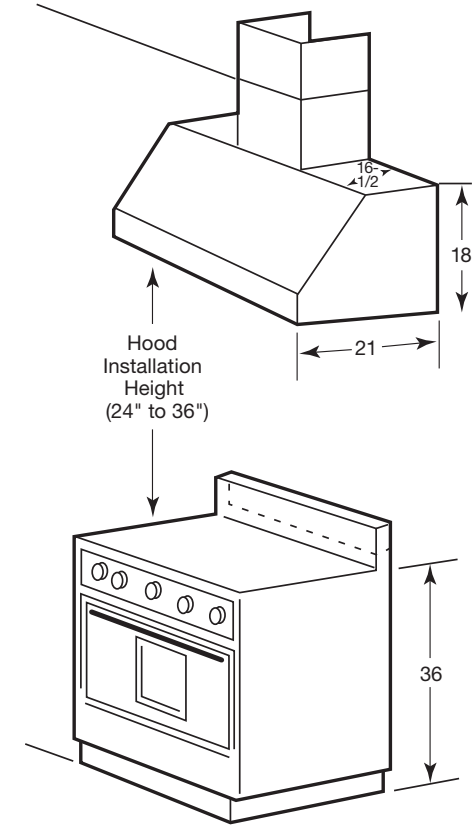

UVW8364SP

36" Designer Wall Mount Hood with Dimmable LED Lighting

DIMENSIONS AND INSTALLATION INFORMATION (IN INCHES)

INSTALLATION INFORMATION:

Before installing, consult Use & Care/installation instructions packed with product for current dimensional data.

OPTIONAL ACCESSORIES

CX10DC9SPSS - 10' High Ceiling Duct Cover kit
(for ceiling installations up to 10' 8")

CX12DC9SPSS - 12' High Ceiling Duct Cover kit
(for ceiling installations up to 12' 8")

AMP RATING	
120V	TBD

For answers to your Monogram, Café™, GE Profile™ or GE Appliances product questions, visit our website at geappliances.com or call GE Answer Center® Service, 800.626.2000.

Specification Revised 8/23