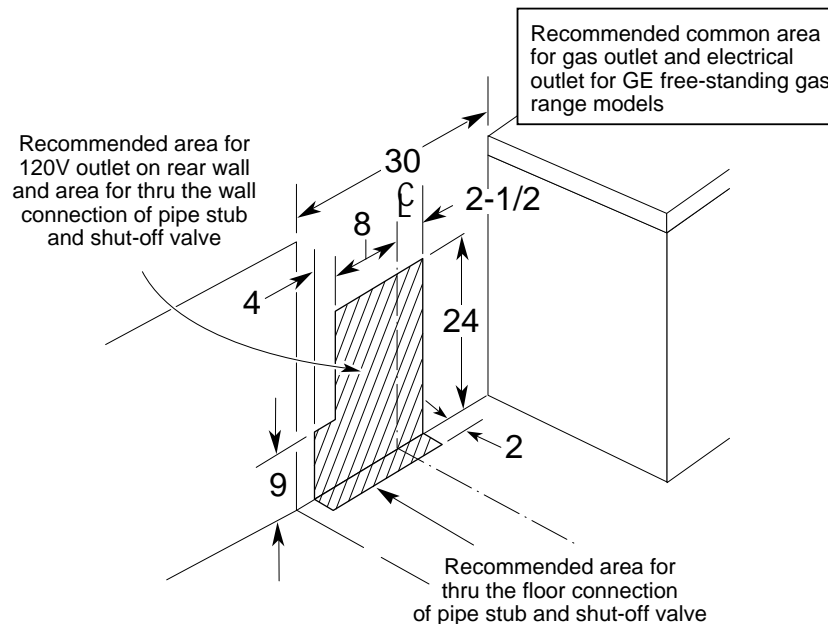

HOTPOINT

RGB524PEAAD—30" Free-Standing Gas Range

Dimensions (in inches)

Installation Information:

Dimensions shown here are the same as those shown on the installation instructions at the time this sheet was printed. Before proceeding with installation, see your Hotpoint supplier for latest detailed preparation and installation instructions or install from the instructions packed with each unit.

All GE ranges are equipped with an Anti-Tip device. The installation of this device is an important, required step in the installation of the range.

HOTPOINT

RGB524PEAAD—30" Free-Standing Gas Range

Features and Benefits

- Porcelain-Enameled Cooktop
- Lift-Up Cooktop with Easy-Clean Subtop
- Twin Cooktop Burners
- Black Removable Square Grates
- Electronic Pilotless Ignition System
- Extra-Large Standard Clean Oven
- Slide Out Broiler Drawer
- 2 Oven Shelves / 6 Embossed Rack Positions
- Solid Color-Matched Porcelain-Enameled Door
- Visor-Style Handle
- Also Available with Standing Pilot Ignition System as Model RGB524PPA
- Optional Accessory One-Piece Drip Pans Available at Additional Cost
- Optional Accessory One-Piece Drip Pans Available at Additional Cost
- Model RGB524PEAWH—White
- Model RGB524PEAAD—Almond