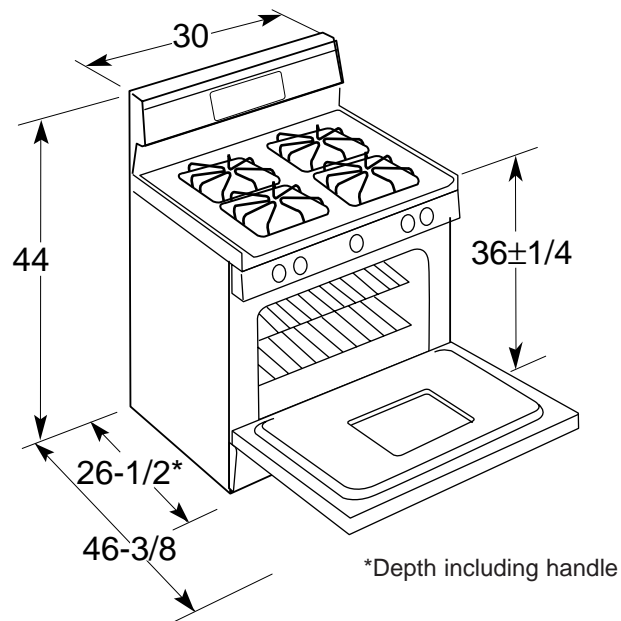

HOTPOINT

RGB524PEAAD—30" Free-Standing Gas Range

Dimensions (in inches)

Installation Information:

Dimensions shown here are the same as those shown on the installation instructions at the time this sheet was printed. Before proceeding with installation, see your Hotpoint supplier for latest detailed preparation and installation instructions or install from the instructions packed with each unit.

- Porcelain-Enameled Cooktop
- Lift-Up Cooktop with Easy-Clean Subtop
- Twin Cooktop Burners
- Black Removable Square Grates
- Electronic Pilotless Ignition System
- Extra-Large Standard Clean Oven
- Slide Out Broiler Drawer
- 2 Oven Shelves / 6 Embossed Rack Positions
- Solid Color-Matched Porcelain-Enameled Door
- Visor-Style Handle
- Also Available with Standing Pilot Ignition System as Model RGB524PPA
- Optional Accessory One-Piece Drip Pans Available at Additional Cost
- Optional Accessory One-Piece Drip Pans Available at Additional Cost
- Model RGB524PEAWH—White
- Model RGB524PEAAD—Almond