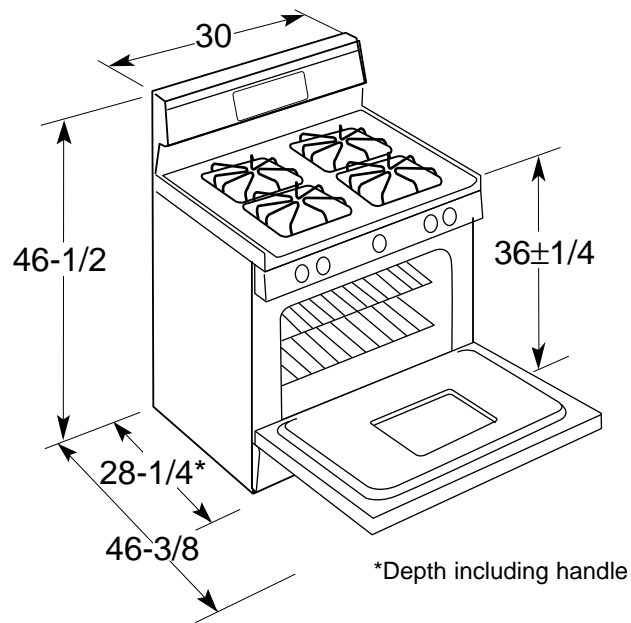

## RGB530BEW—30" Gas Range

Dimensions (in inches)

**Electrical Rating:** 120V, 60Hz, 5A

**Installation Information:**

Dimensions shown here are the same as those shown on the installation instructions at the time this sheet was printed. Before proceeding with installation, see your Hotpoint supplier for latest detailed preparation and installation instructions or install from the instructions packed with each unit.

## RGB530BEW—30" Free-Standing Gas Range