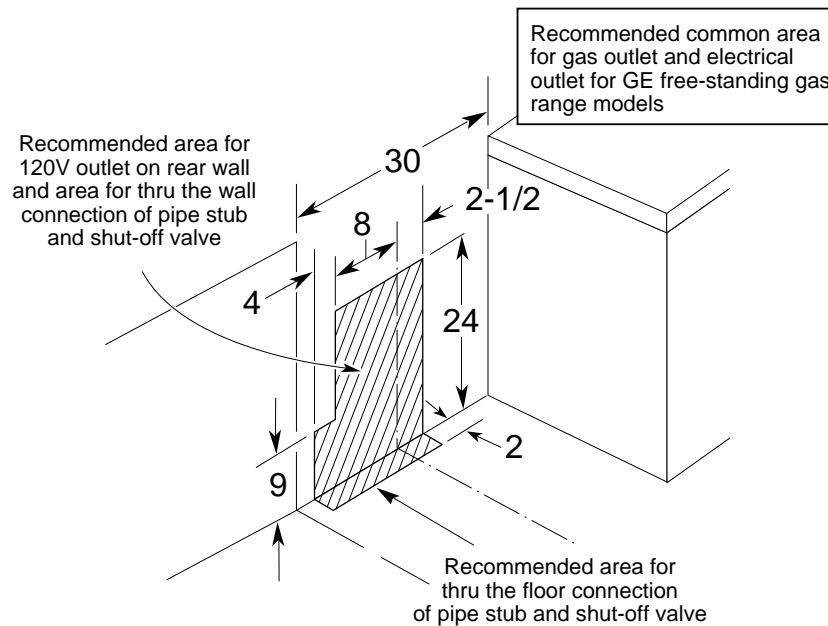

# HOTPOINT

## RGB530BEW—30" Gas Range

Dimensions (in inches)

**Electrical Rating:** 120V, 60Hz, 5A

**Installation Information:**

Dimensions shown here are the same as those shown on the installation instructions at the time this sheet was printed. Before proceeding with installation, see your Hotpoint supplier for latest detailed preparation and installation instructions or install from the instructions packed with each unit.

## RGB530BEW—30" Free-Standing Gas Range