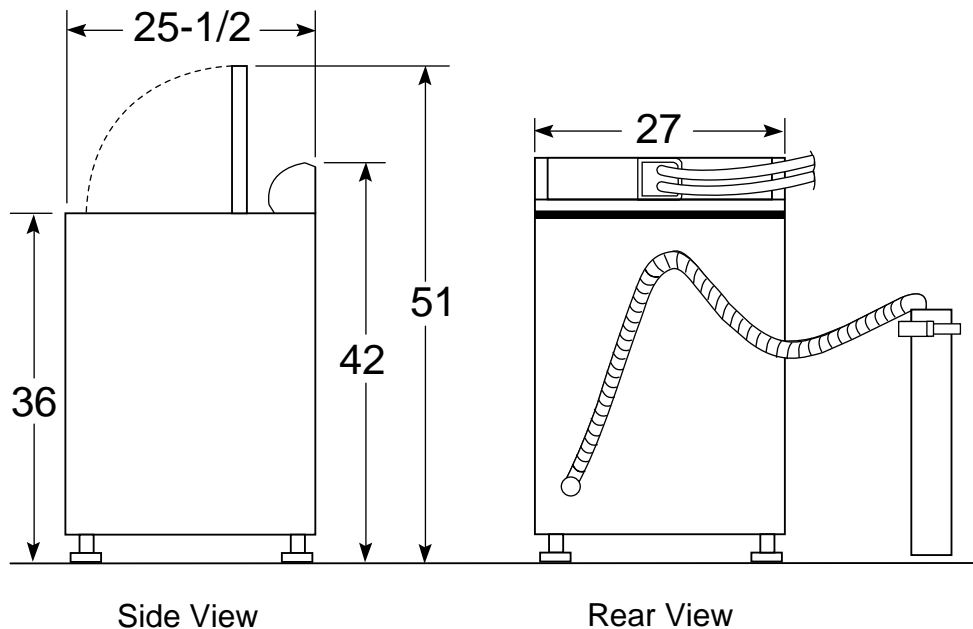

HOTPOINT

VBXR1090B - Hotpoint Extra-Large 2.7 Cu. Ft. Capacity Washer

Washer Dimensions (in inches)

Circuit Requirements: An individual, properly-grounded branch circuit, with a three-prong grounding-type receptacle, protected by a 15 or 20 amp circuit breaker or a time-delay fuse, is required.

Electrical Rating: 115V, 60Hz, 10 Amps

Installation Information: Before installing, consult installation instructions packed with product for current dimensional data.

Washer Note: Washer wall outlet must be located within 36" of service cord entry. Wall outlet must not be located behind dryer.

HOTPOINT

VBXR1090B - Hotpoint Extra-Large 2.7 Cu. Ft. Capacity Washer

Features and Benefits

- Extra-Large 2.7 Cu. Ft. Capacity
- 1 Wash/Spin Speed Combination and 3 Wash/Rinse Temperature Settings
- 9 Cycles: Cottons Cycle with Extra Heavy Soil, Heavy Soil, Normal Soil and Light Soil; Wrinkle Free Cycle with Heavy Soil, Normal Soil, Light Soil and Extra Light Soil with Rinse and Spin Option
- FlexCare™ Agitator with 3 Water Levels
- Bleach Dispenser
- TufTub™ Basket
- Quiet-By-Design™ Sound Package
- Front Serviceable
- Model VBXR1090BWW—White on White
- Model VBXR1090BCC—Bisque