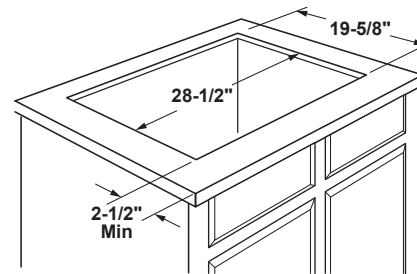

PGP9030SL

GE Profile™ 30" Built-In Tri-Ring Gas Cooktop with 5 Burners and Extra-Large Integrated Griddle

DIMENSIONS AND INSTALLATION INFORMATION

AGA REQUIREMENT: All gas cooktop models require 7/16" free area below cooktop height to combustible material. Requires 18" minimum from countertop to adjacent overhead cabinets.

NOTE: If installing with a GE Profile™ Telescopic Downdraft System, consult both cooktop and downdraft installation instructions packed with product before installing. Cooktop gas/electric supply may need to be re-routed to install downdraft.

ELECTRICAL RATING: 120V, 60Hz, 5A

INSTALLATION WITH SINGLE WALL OVEN INFORMATION:

30" Gas Cooktops are approved for use over select GE 27" and 30" Wall Ovens and Warming Drawers. 30" and 36" Gas cooktops are approved for use over select 30" Wall Ovens and Warming Drawers. Refer to cooktop and wall oven/warming drawer installation instructions packed with product for current dimensional data.

INSTALLATION INFORMATION: Before installing, consult installation instructions, packed with product, for current dimensional data.

Dimension and installation information are shown in inches.
*Allow 5-3/4" depth at rear for electrical and gas connections