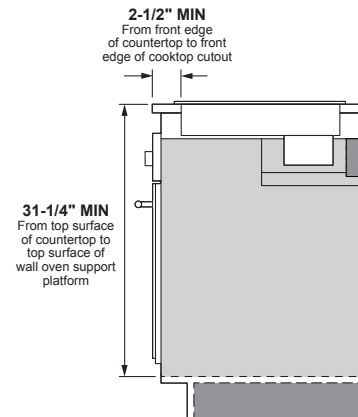

For answers to your Monogram, GE Café™ Series, GE Profile™ Series or GE Appliances product questions, visit our website at geappliances.com or call GE Answer Center® Service, 800.626.2000.