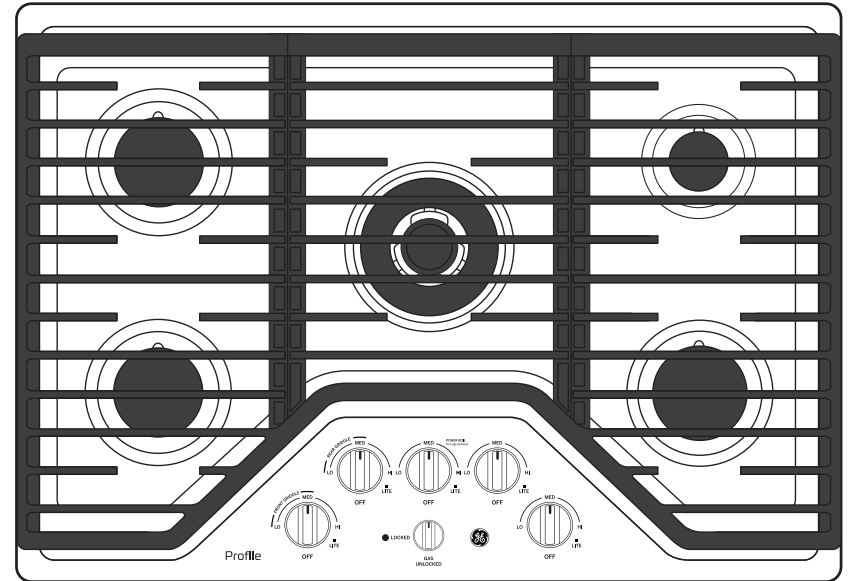

PGP9030SL

GE Profile™ 30" Built-In Tri-Ring Gas Cooktop with 5 Burners and Extra-Large Integrated Griddle

DIMENSIONS AND INSTALLATION INFORMATION

AGA REQUIREMENT: All gas cooktop models require 7/16" free area below cooktop height to combustible material. Requires 18" minimum from countertop to adjacent overhead cabinets.

ELECTRICAL RATING: 120V, 60Hz, 5A

INSTALLATION WITH SINGLE WALL OVEN INFORMATION:

30" Gas Cooktops are approved for use over select GE 27" and 30" Wall Ovens and Warming Drawers. 30" and 36" Gas cooktops are approved for use over select 30" Wall Ovens and Warming Drawers. Refer to cooktop and wall oven/warming drawer installation instructions packed with product for current dimensional data.

PGP9030SL

GE Profile™ 30" Built-In Tri-Ring Gas Cooktop with 5 Burners and Extra-Large Integrated Griddle

FEATURES AND BENEFITS

18,000-BTU Power Boil Tri-Ring Burner

More cooking, less cookware

Maximize your cooking space

Precision simmer burner

Spend less time cleaning up

Dishwasher-safe grates

White LED backlit heavy-duty knobs

Control lock capability

MAX burner system

Fit Guarantee

Model PGP9030SLSS – Stainless steel