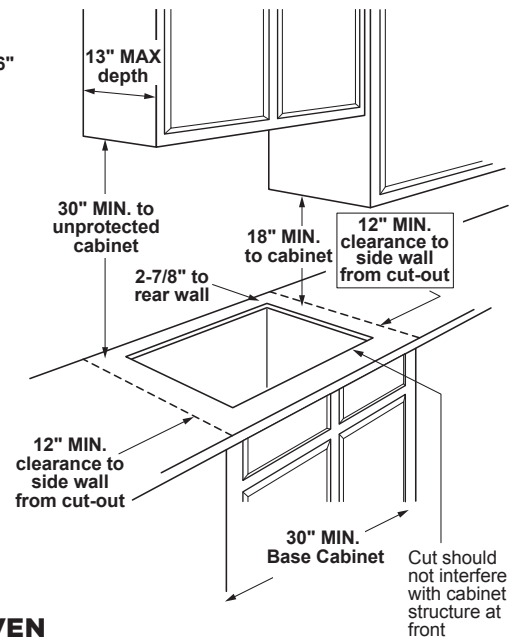

PGP9030SL

GE Profile™ 30" Built-In Tri-Ring Gas Cooktop with 5 Burners and Extra-Large Integrated Griddle

DIMENSIONS AND INSTALLATION INFORMATION

AGA REQUIREMENT: All gas cooktop models require 7/16" free area below cooktop height to combustible material. Requires 18" minimum from countertop to adjacent overhead cabinets.

ELECTRICAL RATING: 120V, 60Hz, 5A

INSTALLATION WITH SINGLE WALL OVEN INFORMATION:

30" Gas Cooktops are approved for use over select GE 27" and 30" Wall Ovens and Warming Drawers. 30" and 36" Gas cooktops are approved for use over select 30" Wall Ovens and Warming Drawers. Refer to cooktop and wall oven/warming drawer installation instructions packed with product for current dimensional data.

INSTALLATION INFORMATION: Before installing, consult installation instructions, packed with product, for current dimensional data.

Dimension and installation information are shown in inches.
*Allow 5-3/4" depth at rear for electrical and gas connections