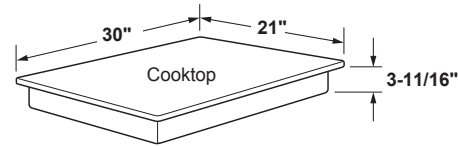

PGP9030SL

GE Profile™ 30" Built-In Tri-Ring Gas Cooktop with 5 Burners and Extra-Large Integrated Griddle

DIMENSIONS AND INSTALLATION INFORMATION

AGA REQUIREMENT: All gas cooktop models require 7/16" free area below cooktop height to combustible material. Requires 18" minimum from countertop to adjacent overhead cabinets.

NOTE: If installing with a GE Profile™ Telescopic Downdraft System, consult both cooktop and downdraft installation instructions packed with product before installing. Cooktop gas/electric supply may need to be re-routed to install downdraft.

ELECTRICAL RATING: 120V, 60Hz, 5A

INSTALLATION WITH SINGLE WALL OVEN INFORMATION:

30" Gas Cooktops are approved for use over select GE 27" and 30" Wall Ovens and Warming Drawers. 30" and 36" Gas cooktops are approved for use over select 30" Wall Ovens and Warming Drawers. Refer to cooktop and wall oven/warming drawer installation instructions packed with product for current dimensional data.

INSTALLATION INFORMATION: Before installing, consult installation instructions, packed with product, for current dimensional data.

Dimension and installation information are shown in inches.
*Allow 5-3/4" depth at rear for electrical and gas connections