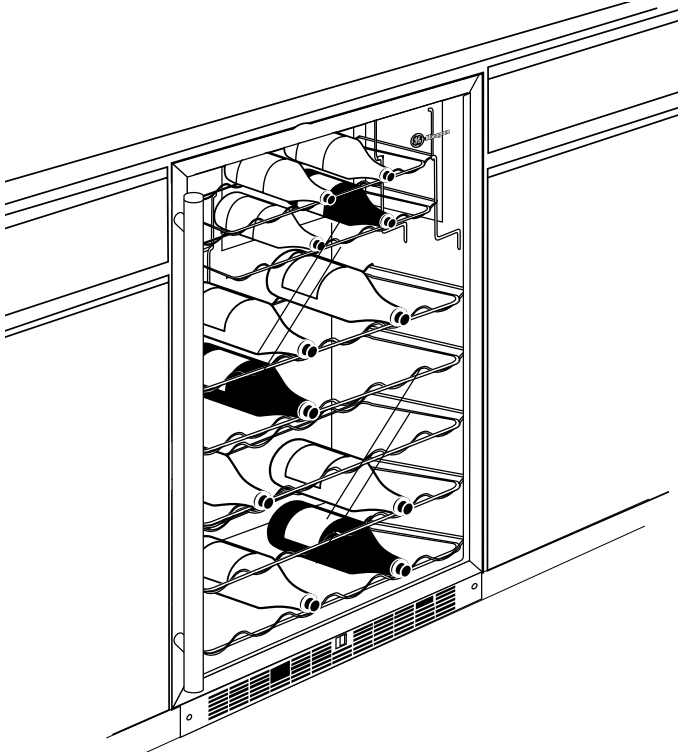

Monogram™

ZDW24ABB - GE Monogram Wine Chiller with 7 Slide-Out Shelves and Temperature-Control

Dimensions and Specifications (in inches)

Dimensions:

H 34-1/2"

W 23-7/8"

D 24-1/8" (excluding handle)

26-1/8" (including handle)

Cutout Dimensions:

H 34-1/2" - 35" (876 - 889 mm)

W 24" min. (610 mm)

D 24" min. (610 mm)

For answers to your Monogram®,
GE Profile Performance Series™,
GE Profile™ or GE appliance questions, call
GE Answer Center® service, 800.626.2000.

Listed by
Underwriters
Laboratories

Monogram™

ZDW24ABB - GE Monogram Wine Chiller with 7 Slide-Out Shelves and Temperature-Control

Features and Benefits

- *Total Capacity - 50 Wine Bottles*
- *7 Full-Width Slide Out Racks*
- *Adjustable Temperature Control (Low 40s to Mid 60s F.)*
- *Interior Light with Automatic or Manual Setting*
- *See-Thru Glass Door with Stainless Trim*
- *Tubular Stainless Steel Handle*
- *Built-In or Free-Standing Installation Options*
- *Reversible Door Swing*
- *Model ZDW24AWW - White Case*
- *Model ZDW24ABB - Black Case*