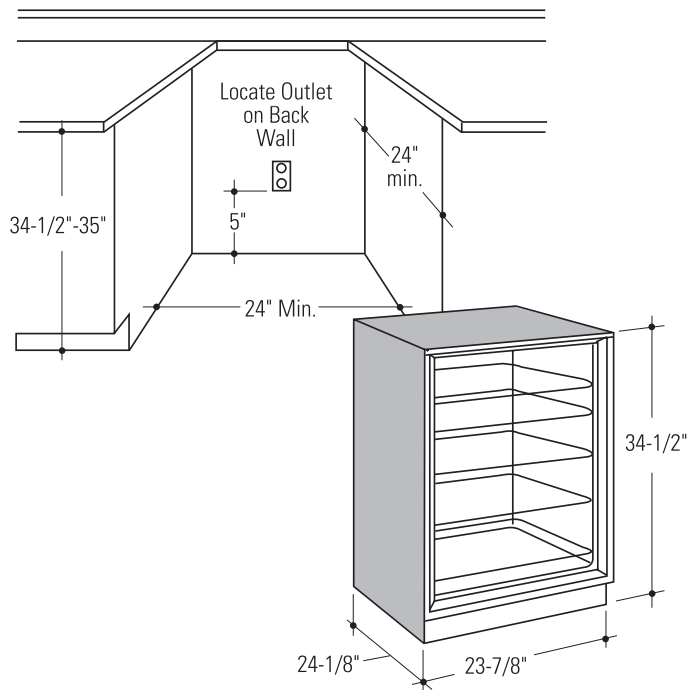

Monogram™

ZDW24ABB - GE Monogram Wine Chiller with 7 Slide-Out Shelves and Temperature-Control

Dimensions and Specifications (in inches)

Dimensions:

H 34-1/2"

W 23-7/8"

D 24-1/8" (excluding handle)

26-1/8" (including handle)

Cutout Dimensions:

H 34-1/2" - 35" (876 - 889 mm)

W 24" min. (610 mm)

D 24" min. (610 mm)

For answers to your Monogram®,
GE Profile Performance Series™,
GE Profile™ or GE appliance questions, call
GE Answer Center® service, 800.626.2000.

Listed by
Underwriters
Laboratories

Monogram™

ZDW24ABB - GE Monogram Wine Chiller with 7 Slide-Out Shelves and Temperature-Control

Features and Benefits

- *Total Capacity - 50 Wine Bottles*
- *7 Full-Width Slide Out Racks*
- *Adjustable Temperature Control (Low 40s to Mid 60s F.)*
- *Interior Light with Automatic or Manual Setting*
- *See-Thru Glass Door with Stainless Trim*
- *Tubular Stainless Steel Handle*
- *Built-In or Free-Standing Installation Options*
- *Reversible Door Swing*
- *Model ZDW24AWW - White Case*
- *Model ZDW24ABB - Black Case*