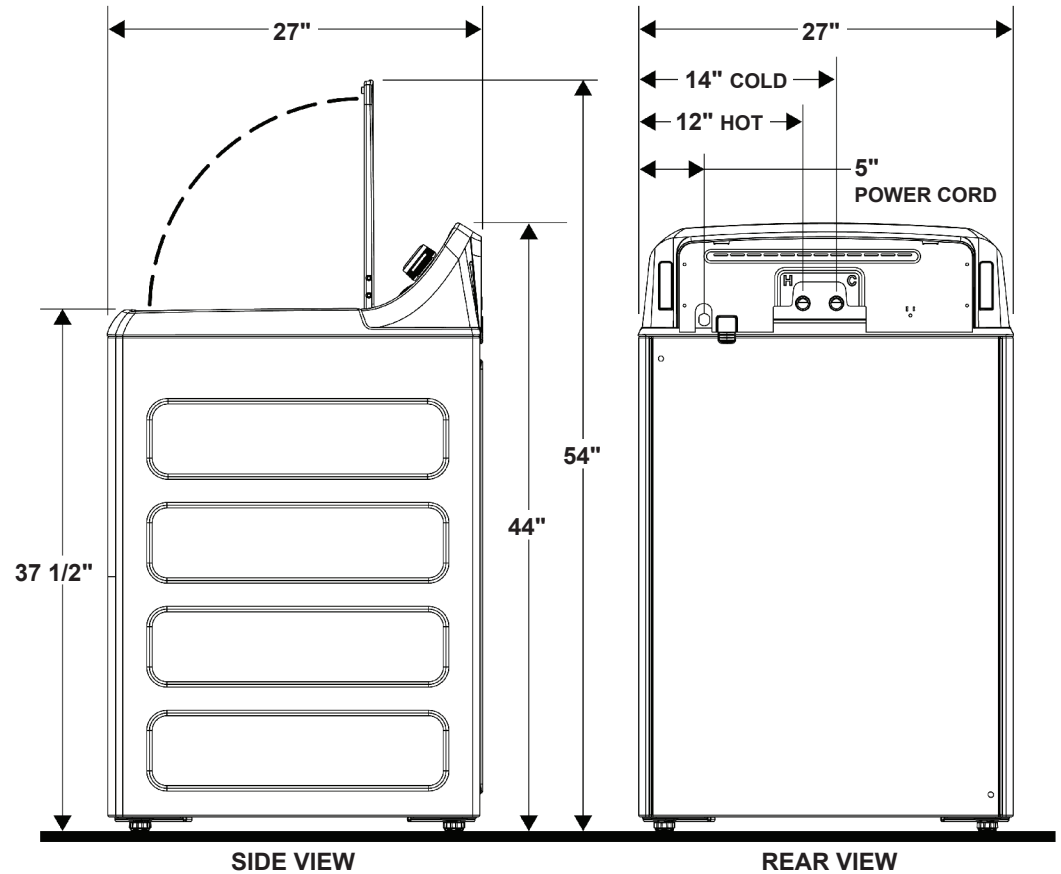

HTW240ASKWS

Hotpoint® 3.8 DOE cu. ft. capacity stainless steel basket washer

WASHER DIMENSIONS (IN INCHES)

CIRCUIT REQUIREMENTS: An individual, properly-grounded branch circuit, with a three-prong grounding-type receptacle, protected by a 15 or 20 amp circuit breaker or a time-delay fuse, is required.

ELECTRICAL RATING: 115V, 60Hz, 10 Amps

INSTALLATION INFORMATION: Before installing, consult installation instructions packed with product for current dimensional data.

WASHER NOTE: Washer wall outlet must be located within 36" of service cord entry. Wall outlet must not be located behind dryer.

For answers to your Monogram, GE Café™ Series, GE Profile™ Series or GE Appliances product questions, visit our website at geappliances.com or call GE Answer Center® Service, 800.626.2000.

Specification Revised 3/19