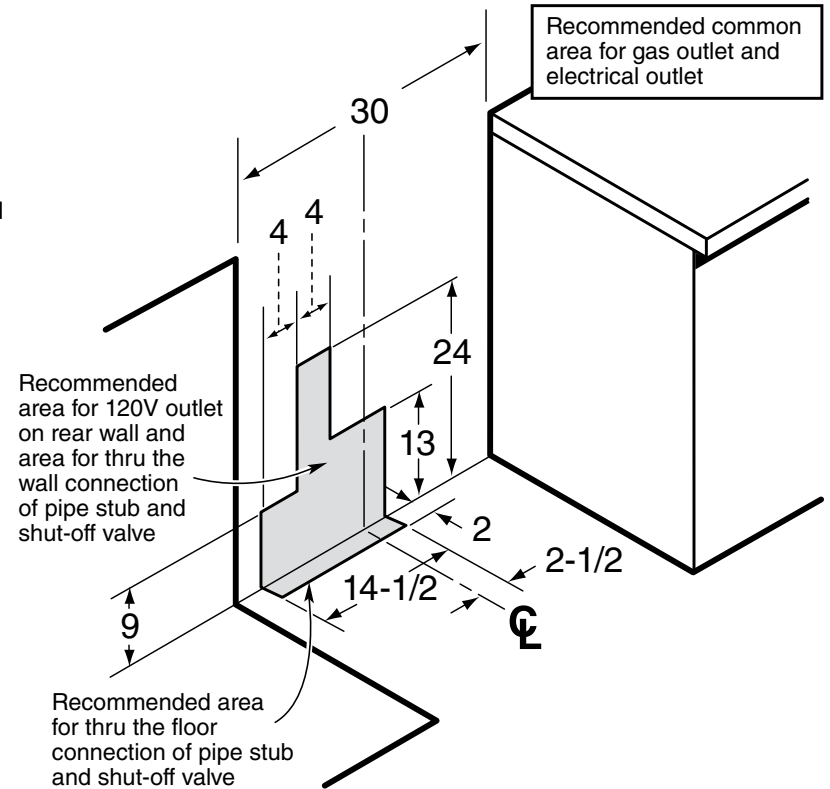

PGB916DEM

GE Profile™ 30" Free-Standing Convection Gas Range

Dimensions and Installation Information (in inches)

Note: Dimension from the wall to the front of the closed door handle is 29". Depth to front edge of cooktop 25-1/4".

Installation Information: Before installing, consult installation instructions packed with product for current dimensional data.

For answers to your Monogram®, GE Profile™ or GE® appliance questions, visit our website at geappliances.com or call GE Answer Center® service, 800.626.2000.

imagination at work

Specification Revised 12/10

230587