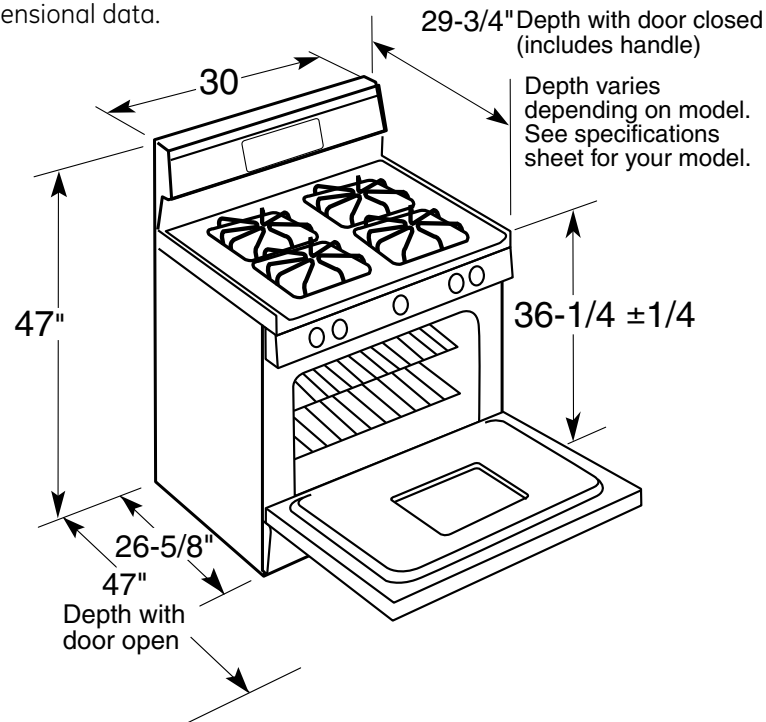

PGB916DEM

GE Profile™ 30" Free-Standing Convection Gas Range

Dimensions and Installation Information (in inches)

Note: Dimension from the wall to the front of the closed door handle is 29". Depth to front edge of cooktop 25-1/4".

Installation Information: Before installing, consult installation instructions packed with product for current dimensional data.

For answers to your Monogram®, GE Profile™ or GE® appliance questions, visit our website at geappliances.com or call GE Answer Center® service, 800.626.2000.

imagination at work

Specification Revised 12/10

230587