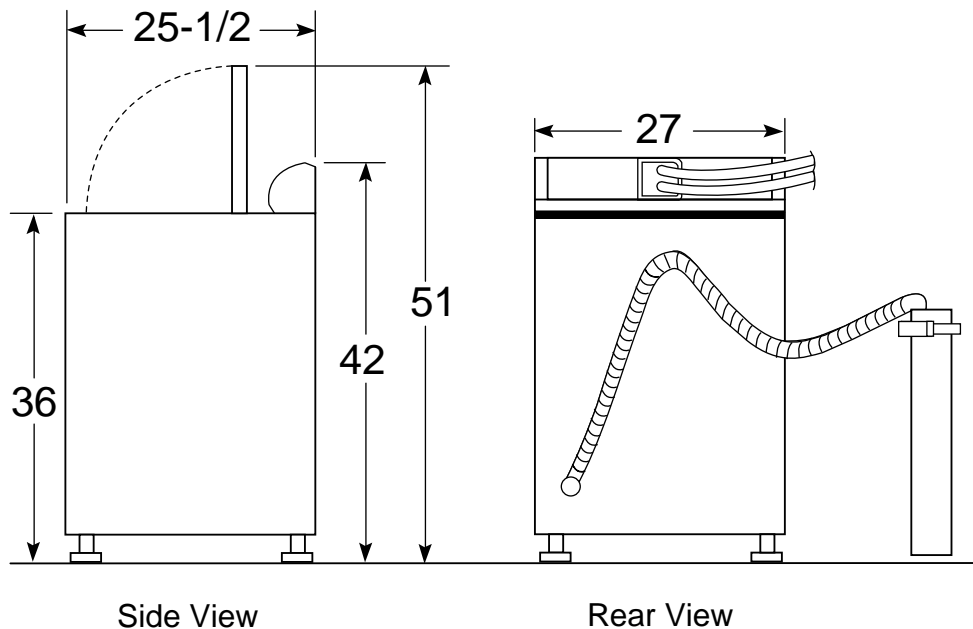

HOTPOINT

VBSR3100BWW- Hotpoint Super 3.2 Cu. Ft. Super Capacity Washer

Washer Dimensions (in inches)

Circuit Requirements: An individual, properly-grounded branch circuit, with a three-prong grounding-type receptacle, protected by a 15 or 20 amp circuit breaker or a time-delay fuse, is required.

Electrical Rating: 115V, 60Hz, 10 Amps

Installation Information: Before installing, consult installation instructions packed with product for current dimensional data.

Washer Note: Washer wall outlet must be located within 36" of service cord entry. Wall outlet must not be located behind dryer.

HOTPOINT

VBSR3100BWW- Hotpoint Super 3.2 Cu. Ft. Super Capacity Washer

Features and Benefits

- Super 3.2 Cu. Ft. Capacity
- 3 (Timer) Wash/Spin Speed Combinations and 3 Wash/Rinse Temperature Settings
- 10 Cycles: Cotton Cycle with Extra Heavy Soil, Heavy Soil, Normal Soil and Light Soil; Wrinkle Free Cycle with Heavy Soil, Normal Soil and Light Soil; Delicates Cycle with Normal Soil, Light Soil and Rinse & Spin Option
- FlexCare™ Agitator with 3 Water Levels
- Fabric Softener and Bleach Dispenser
- TufTub™ Basket
- Quiet-By-Design™ Sound Package
- Front Serviceable
- Model VBSR3100BWW—White on White