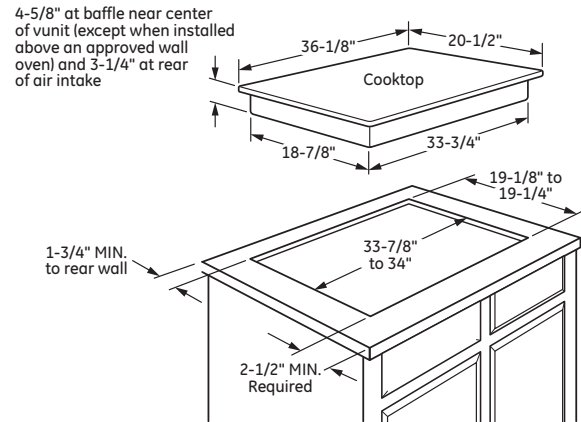

## GE Profile™ 36" Built-In Touch-Control Induction Cooktop

### DIMENSIONS AND INSTALLATION INFORMATION (IN INCHES)

**IMPORTANT:** Requires a 3" free area between the bottom of the cooktop to any combustible material, i.e., shelving. Free area not required when installing wall oven underneath cooktop. Refer to installation instructions. Requires a 15" minimum from cooktop to adjacent overhead cabinets. Units are furnished with a 48" flexible armored cable.

### APPROXIMATE COOKING DIMENSIONS

To insure accuracy, it is best to make a template when cutting the opening in the counter