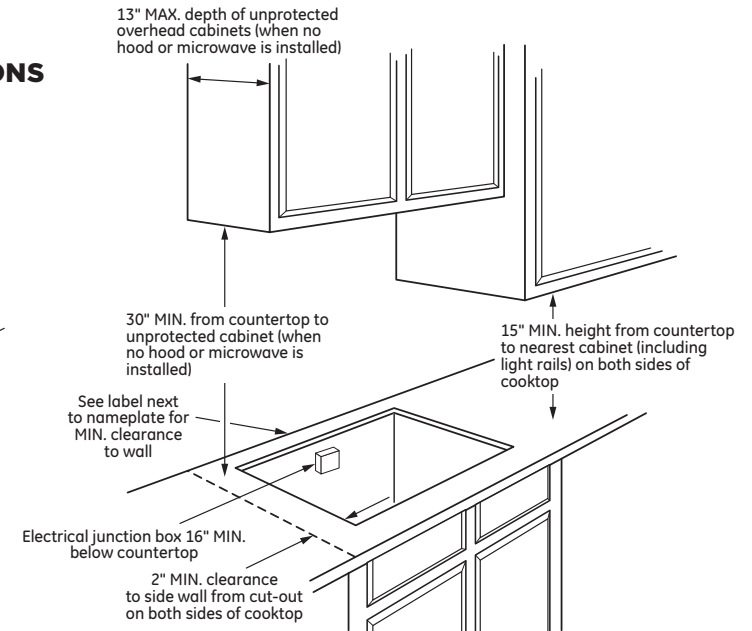

INSTALLATION ABOVE A WALL OVEN

KW RATING	
240V	11.1
208V	9.6
AMPERAGE	
240V	50 Amps[†]
208V	50 Amps[†]

†NOTE: Check local codes for required breaker size.

For answers to your Monogram, GE Café™ Series, GE Profile™ Series or GE Appliances product questions, visit our website at geappliances.com or call GE Answer Center® Service, 800.626.2000.