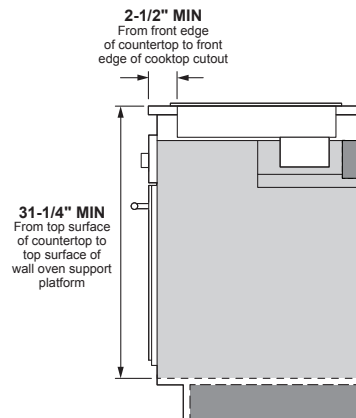

INSTALLATION ABOVE A WALL OVEN

KW RATING	
240V	11.1
208V	9.6
AMPERAGE	
240V	50 Amps[†]
208V	50 Amps[†]

†NOTE: Check local codes for required breaker size.

For answers to your Monogram, GE Café™ Series, GE Profile™ Series or GE Appliances product questions, visit our website at geappliances.com or call GE Answer Center® Service, 800.626.2000.