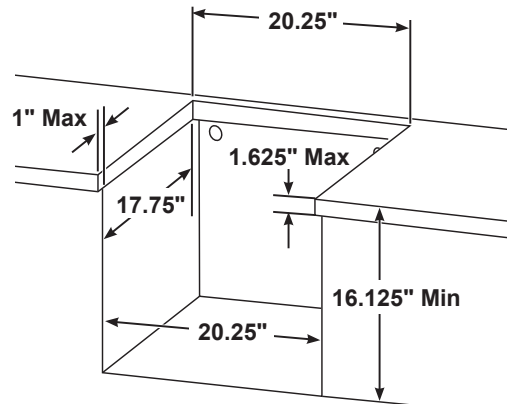

PLD621RTSS

GE Profile™ 21" Drop-In Gas Range

DIMENSIONS AND INSTALLATION INFORMATION (IN INCHES)

NOTE: This appliances has been approved for 0" spacing to the rear of the cooktop. However, a 5" minimum spacing to each side is required for surfaces less than 18" above the cooktop.

*For overhead cabinets depths exceeding 13", refer to NFPA 1192 Table 5.6.6.5 for hood requirements.

NOMINAL VOLTAGE
12 VDC
OPERATING RANGE
10.5 VDC - 15.5 VDC
FUSE (MAX)
15 AMP

POSITION	BURNER RATING BTU/HR>)
FRONT CENTER	8,000
REAR LEFT	6,500
REAR RIGHT	6,500
OVEN	7,100

Dimension and installation information are shown in inches.

ANSI Z21.57-2010 Recreational Vehicle Cooking Gas Appliances

ANSI Z21.57a-2012 Addenda to recreational Vehicle Cooking Gas Appliances

CAN1-1.16-M79 (reaffirmed 2016) Propane Fired Cooking Appliance For Recreational Vehicles

For answers to your Monogram, GE Café™, GE Profile™ or GE Appliances product questions, visit our website at geappliances.com or call GE Answer Center® Service, 800.626.2000.

Specification Revised 5/22