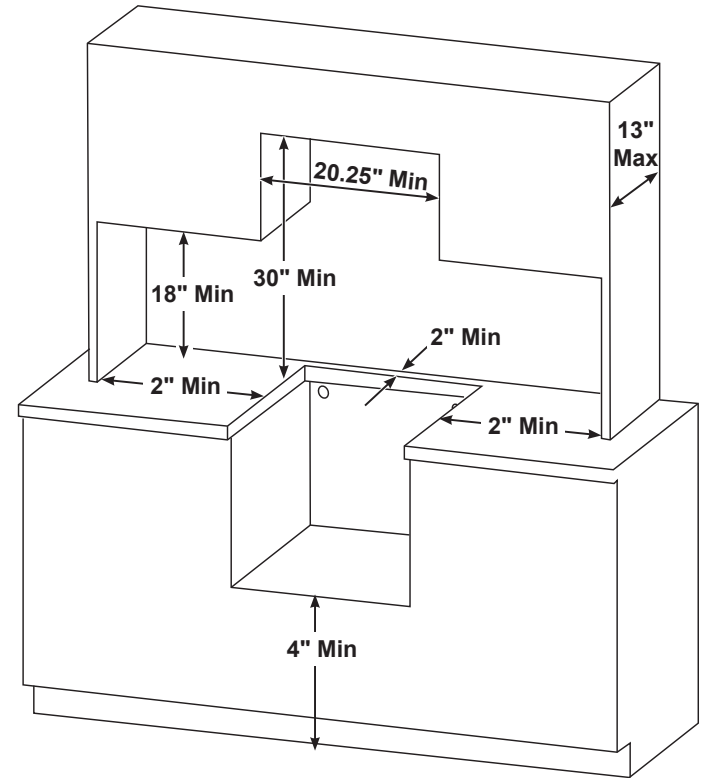

PLD621RTSS

GE Profile™ 21" Drop-In Gas Range

DIMENSIONS AND INSTALLATION INFORMATION (IN INCHES)

NOTE: This appliances has been approved for 0" spacing to the rear of the cooktop. However, a 5" minimum spacing to each side is required for surfaces less than 18" above the cooktop.

*For overhead cabinets depths exceeding 13", refer to NFPA 1192 Table 5.6.6.5 for hood requirements.

NOMINAL VOLTAGE
12 VDC
OPERATING RANGE
10.5 VDC - 15.5 VDC
FUSE (MAX)
15 AMP

POSITION	BURNER RATING BTU/HR>)
FRONT CENTER	8,000
REAR LEFT	6,500
REAR RIGHT	6,500
OVEN	7,100

Dimension and installation information are shown in inches.

ANSI Z21.57-2010 Recreational Vehicle Cooking Gas Appliances

ANSI Z21.57a-2012 Addenda to recreational Vehicle Cooking Gas Appliances

CAN1-1.16-M79 (reaffirmed 2016) Propane Fired Cooking Appliance For Recreational Vehicles

For answers to your Monogram, GE Café™, GE Profile™ or GE Appliances product questions, visit our website at geappliances.com or call GE Answer Center® Service, 800.626.2000.

Specification Revised 5/22